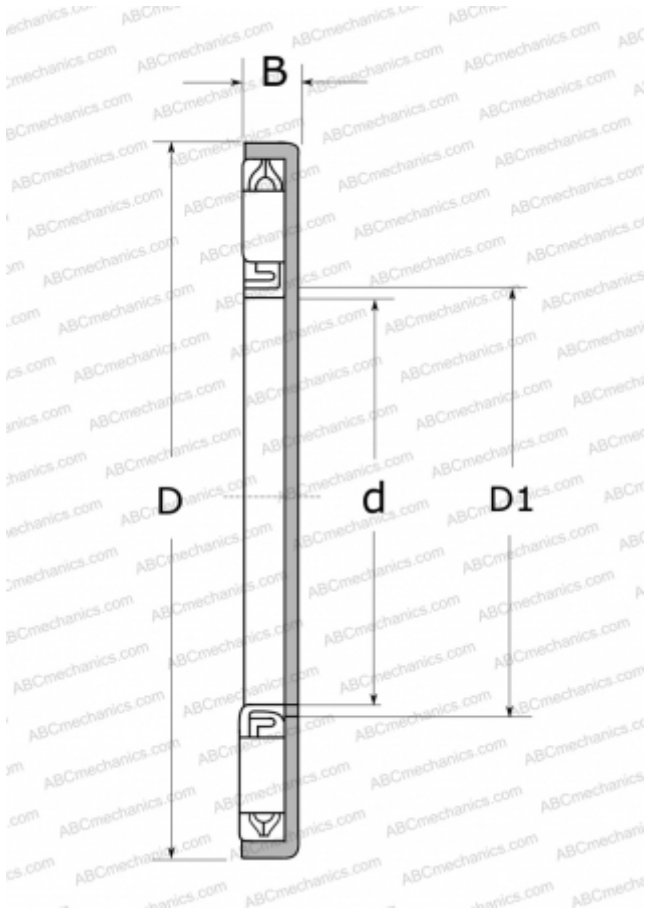

FG504201 NSK

Needle roller thrust bearings

TYPE: Roller bearings, Thrust roller bearing, Needle, Needle roller and cage assemblies, single direction, with integrated raceway washers, series FG (ex2) (NSK)

Technical specification

DIMENSIONS, MM

d	42,000
D	61,980
D1	42,000
B	3,810

WEIGHT, KG

0,032

MANUFACTURER

[NSK](#)