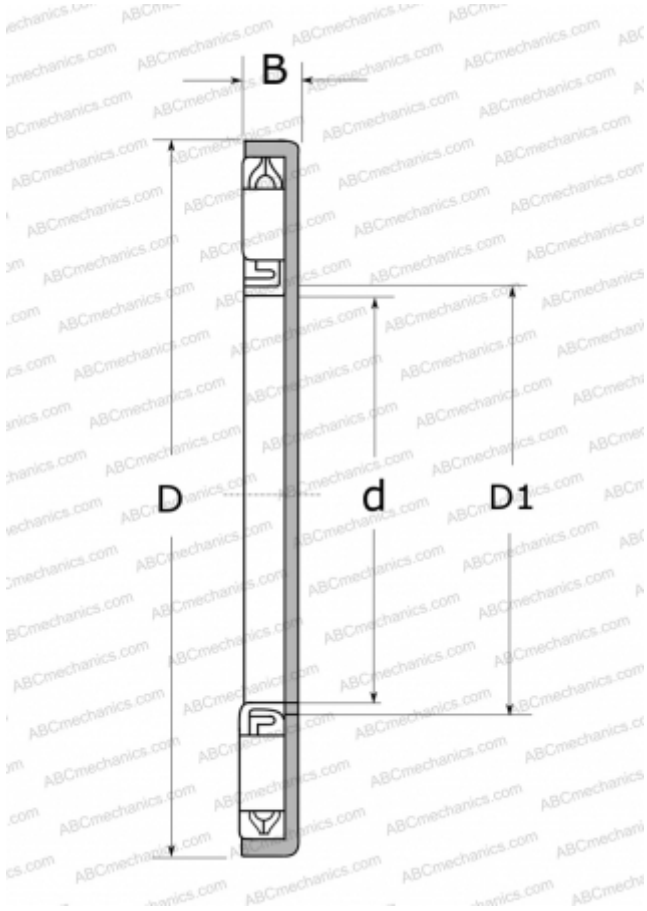

FG504501 NSK

Needle roller thrust bearings

TYPE: Roller bearings, Thrust roller bearing, Needle, Needle roller and cage assemblies, single direction, with integrated raceway washers, series FG (ex2) (NSK)

Technical specification

DIMENSIONS, MM

d	45,000
D	64,000
D1	45,000
B	2,800

WEIGHT, KG

0,023

MANUFACTURER

[NSK](#)