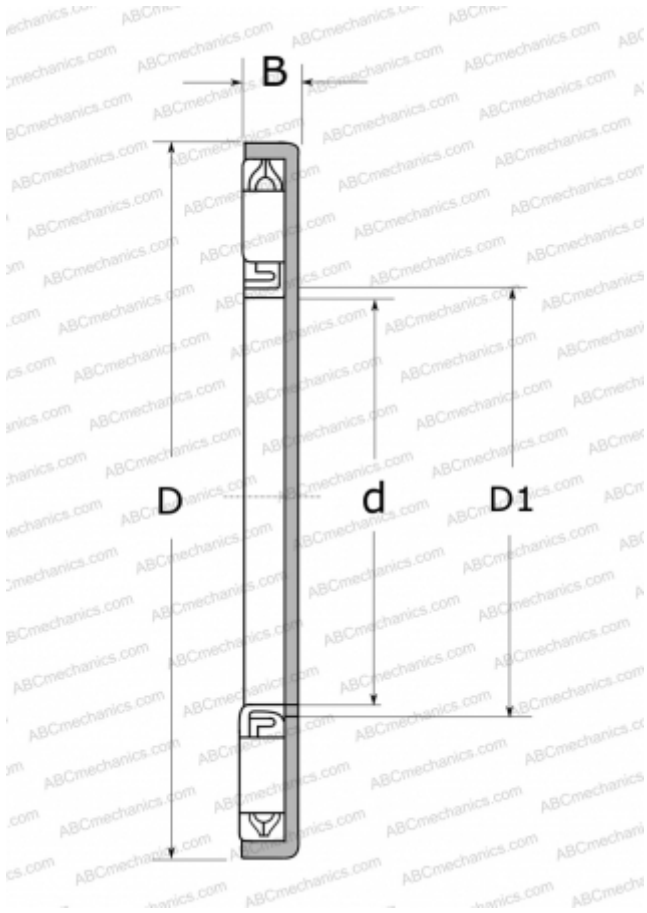

FG504801 NSK

Needle roller thrust bearings

TYPE: Roller bearings, Thrust roller bearing, Needle, Needle roller and cage assemblies, single direction, with integrated raceway washers, series FG (ex2) (NSK)

Technical specification

DIMENSIONS, MM

d	48,400
D	68,480
D1	48,400
B	3,810

WEIGHT, KG

0,036

MANUFACTURER

[NSK](#)