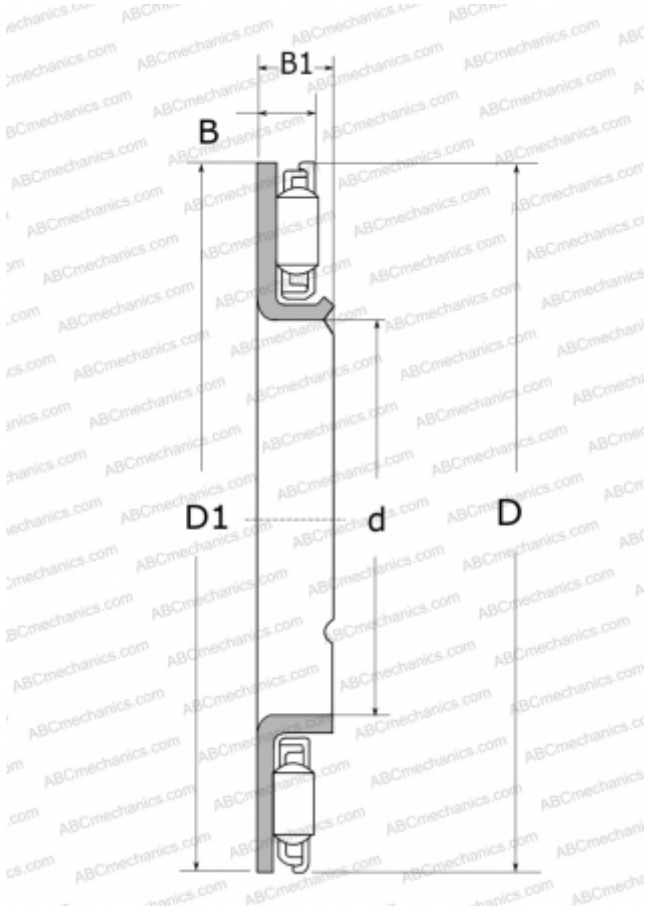

FG501903 NSK

Needle roller thrust bearings

TYPE: Roller bearings, Thrust roller bearing, Needle, Needle roller and cage assemblies, single direction, with integrated raceway washers, series FG (ex3) (NSK)

Technical specification

DIMENSIONS, MM

d	19,000
D	45,000
D1	45,000
B	2,794
B1	3,430

WEIGHT, KG

0,020

MANUFACTURER

[NSK](#)