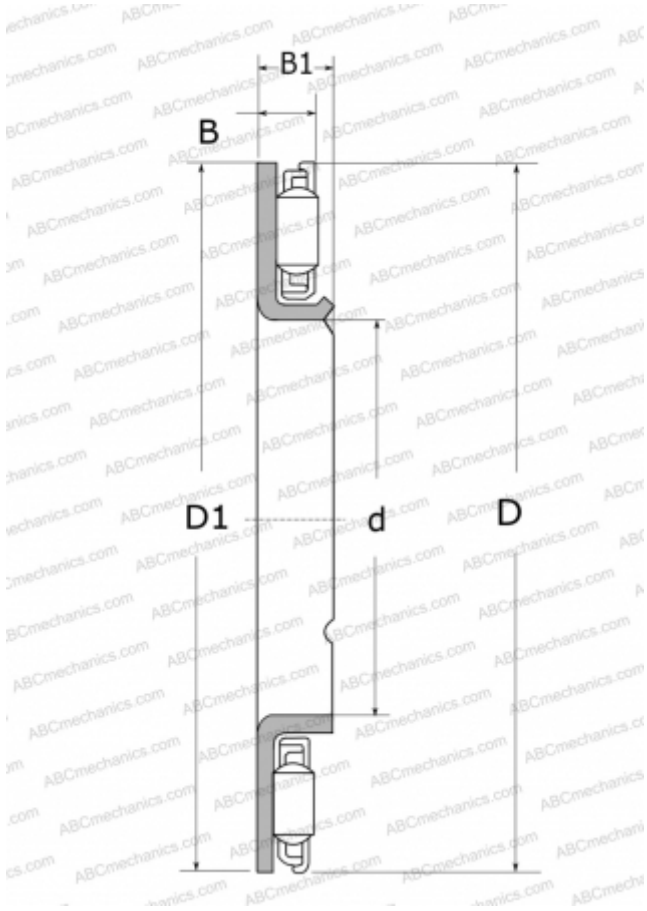

FG502801 NSK

Needle roller thrust bearings

TYPE: Roller bearings, Thrust roller bearing, Needle, Needle roller and cage assemblies, single direction, with integrated raceway washers, series FG (ex3) (NSK)

Technical specification

DIMENSIONS, MM

d	28,000
D	52,500
D1	52,000
B	2,810
B1	3,430

WEIGHT, KG

0,023

MANUFACTURER

[NSK](#)