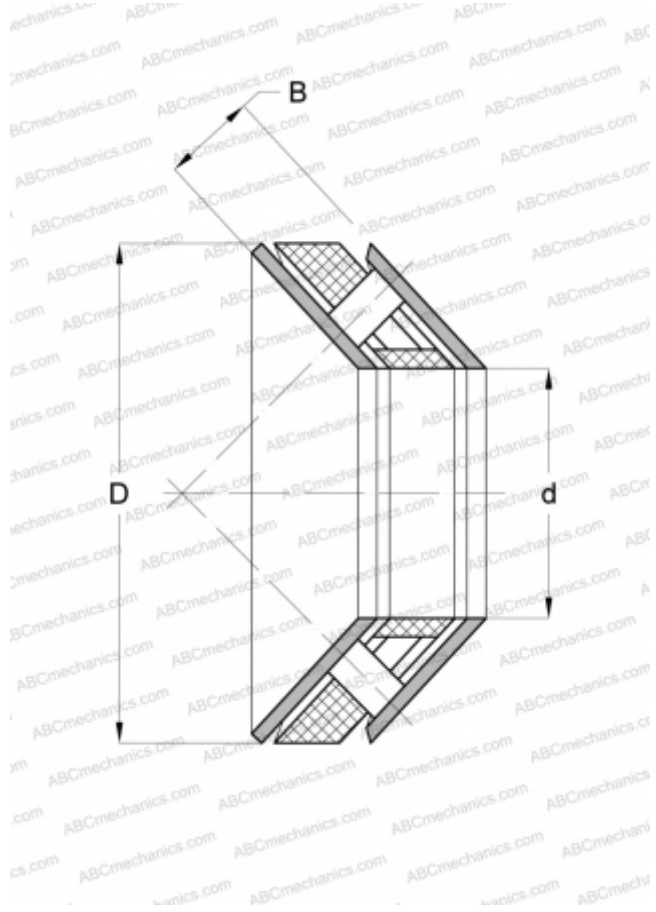

## AXS0816 INA

Axial-angular contact roller bearings

TYPE: Roller bearings, Thrust roller bearing, Axial angular contact

### Technical specification

#### DIMENSIONS, MM

d	8,000
D	16,000
B	3,000

#### WEIGHT, KG

0,003