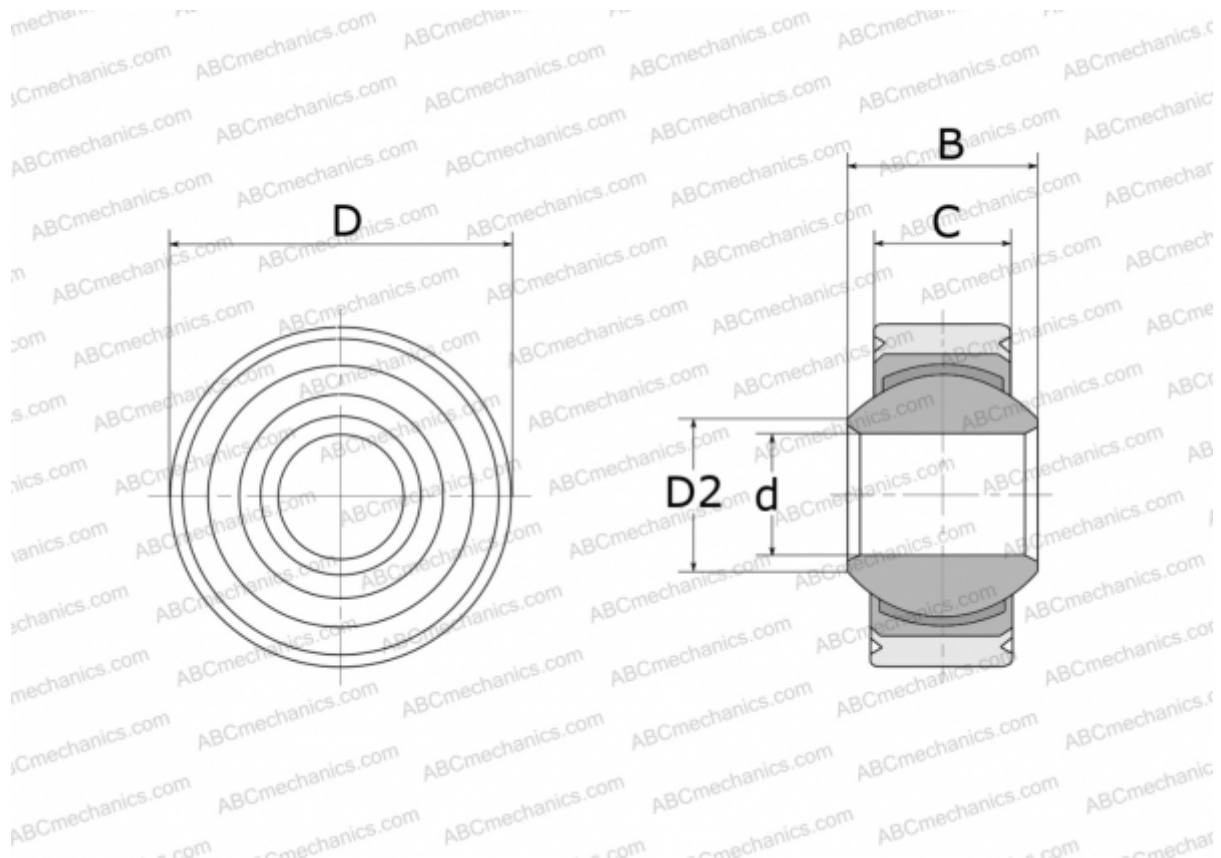

## GLXSW 4 FLURO

Spherical plain bearings

TYPE: Plain bearings, Spherical plain bearings and rod ends, Radial spherical plain bearings, Maintenance free, Series GLXSW (FLURO)

### Technical specification

#### DIMENSIONS, MM

d	4,000
D	14,000
D2	6,500
B	7,000
C	5,250

**WEIGHT, KG** 0,005

**MANUFACTURER** [FLURO](#)