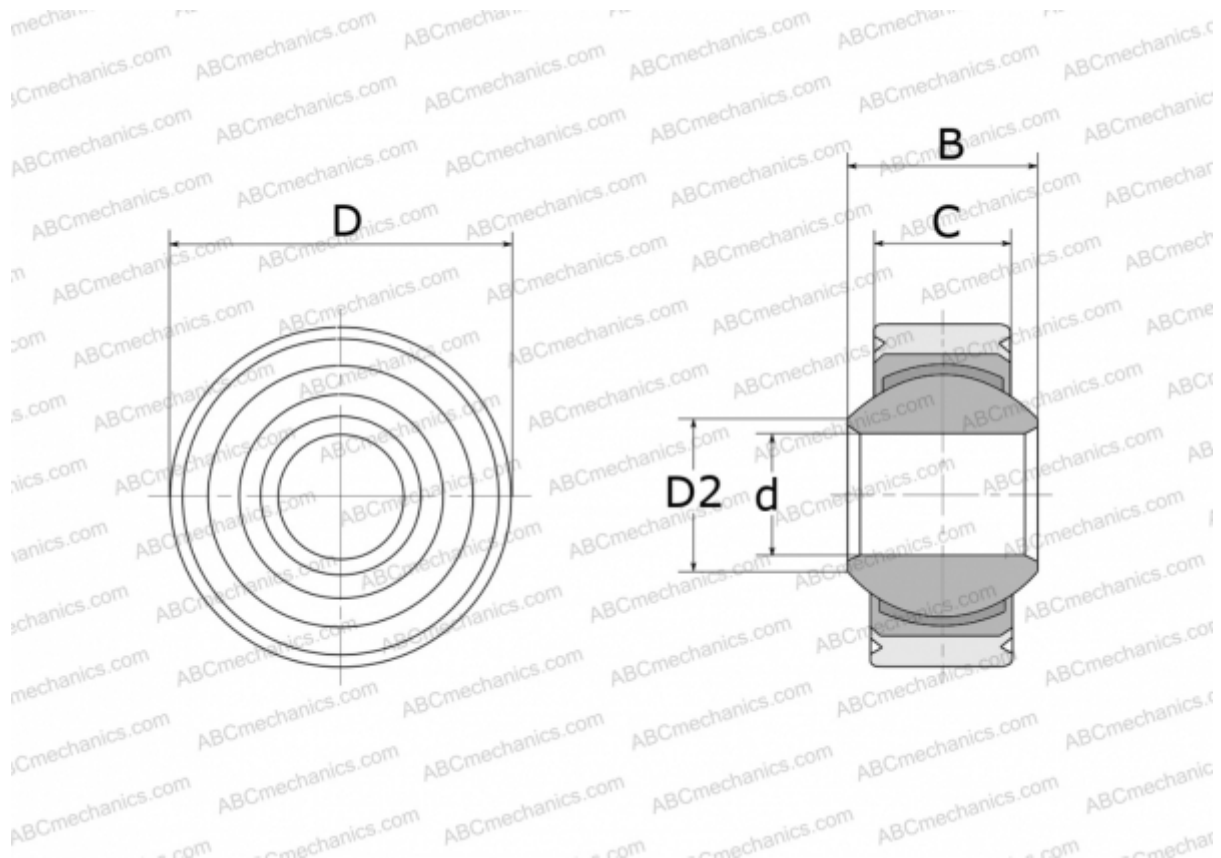

GLXSW 5 FLURO

Spherical plain bearings

TYPE: Plain bearings, Spherical plain bearings and rod ends, Radial spherical plain bearings, Maintenance free, Series GLXSW (FLURO)

Technical specification

DIMENSIONS, MM

d	5,000
D	16,000
D2	7,700
B	8,000
C	6,000

WEIGHT, KG 0,008

MANUFACTURER [FLURO](#)