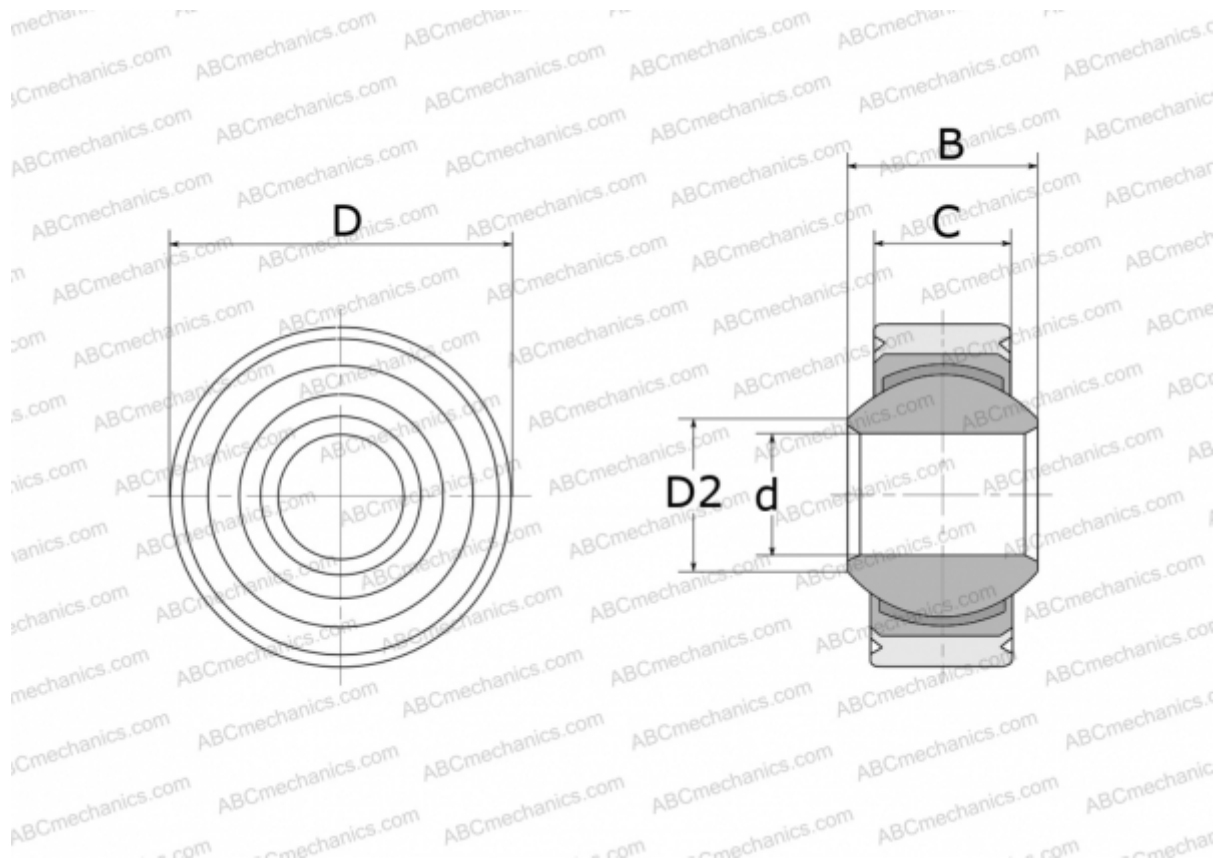

GLXSW 6 FLURO

Spherical plain bearings

TYPE: Plain bearings, Spherical plain bearings and rod ends, Radial spherical plain bearings, Maintenance free, Series GLXSW (FLURO)

Technical specification

DIMENSIONS, MM

d	6,000
D	18,000
D2	8,900
B	9,000
C	6,750

WEIGHT, KG 0,012

MANUFACTURER [FLURO](#)