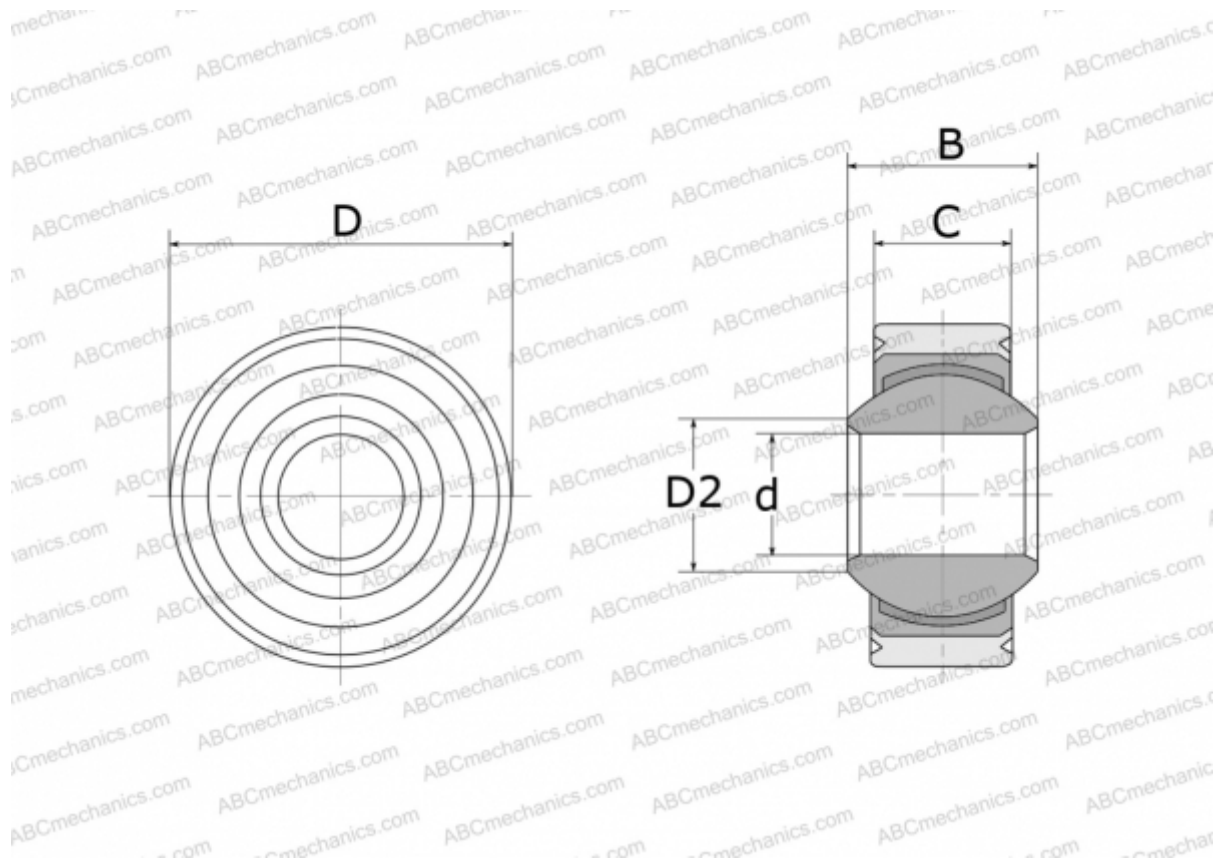

GLXSW 8 FLURO

Spherical plain bearings

TYPE: Plain bearings, Spherical plain bearings and rod ends, Radial spherical plain bearings, Maintenance free, Series GLXSW (FLURO)

Technical specification

DIMENSIONS, MM

d	8,000
D	22,000
D2	10,400
B	12,000
C	9,000

WEIGHT, KG 0,023

MANUFACTURER [FLURO](#)