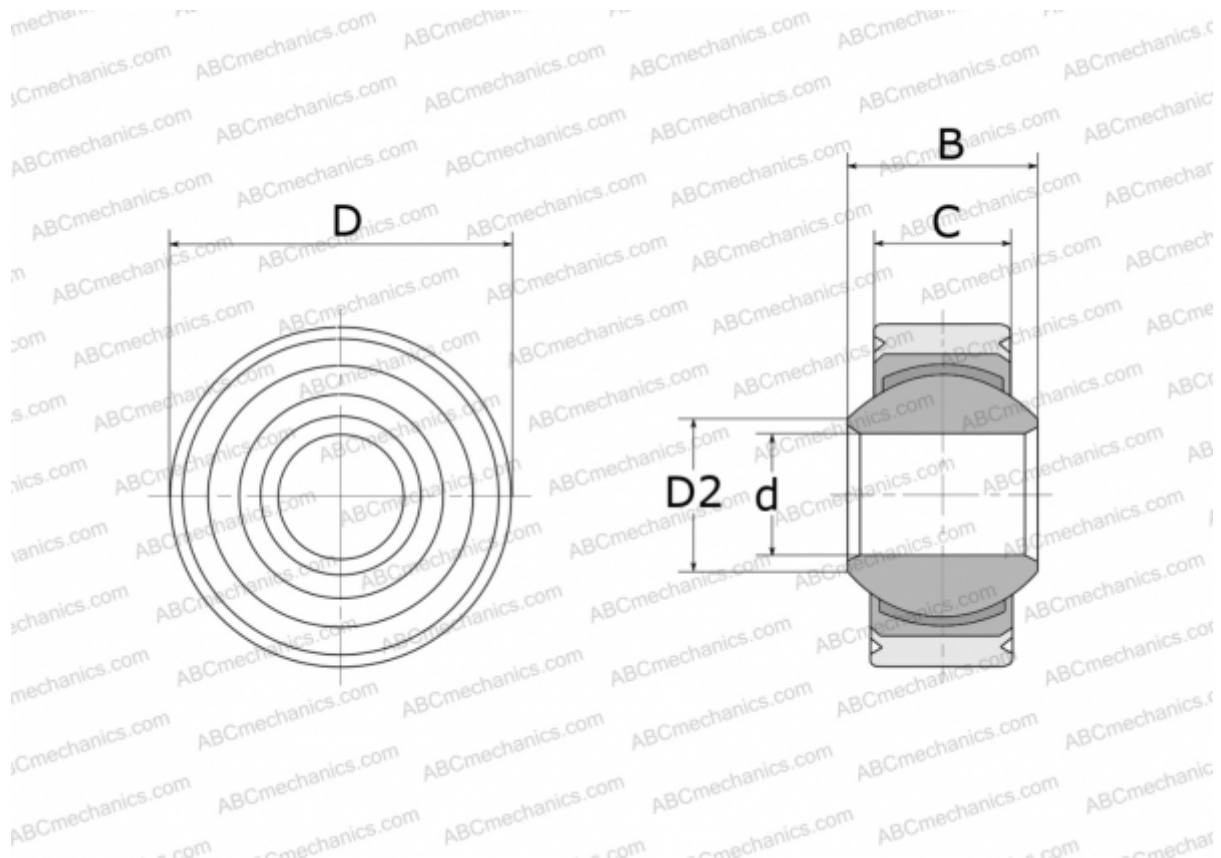

GLXSW 10 FLURO

Spherical plain bearings

TYPE: Plain bearings, Spherical plain bearings and rod ends, Radial spherical plain bearings, Maintenance free, Series GLXSW (FLURO)

Technical specification

DIMENSIONS, MM

| | |
|----|--------|
| d | 10,000 |
| D | 26,000 |
| D2 | 12,900 |
| B | 14,000 |
| C | 10,500 |

WEIGHT, KG 0,038

MANUFACTURER [FLURO](#)