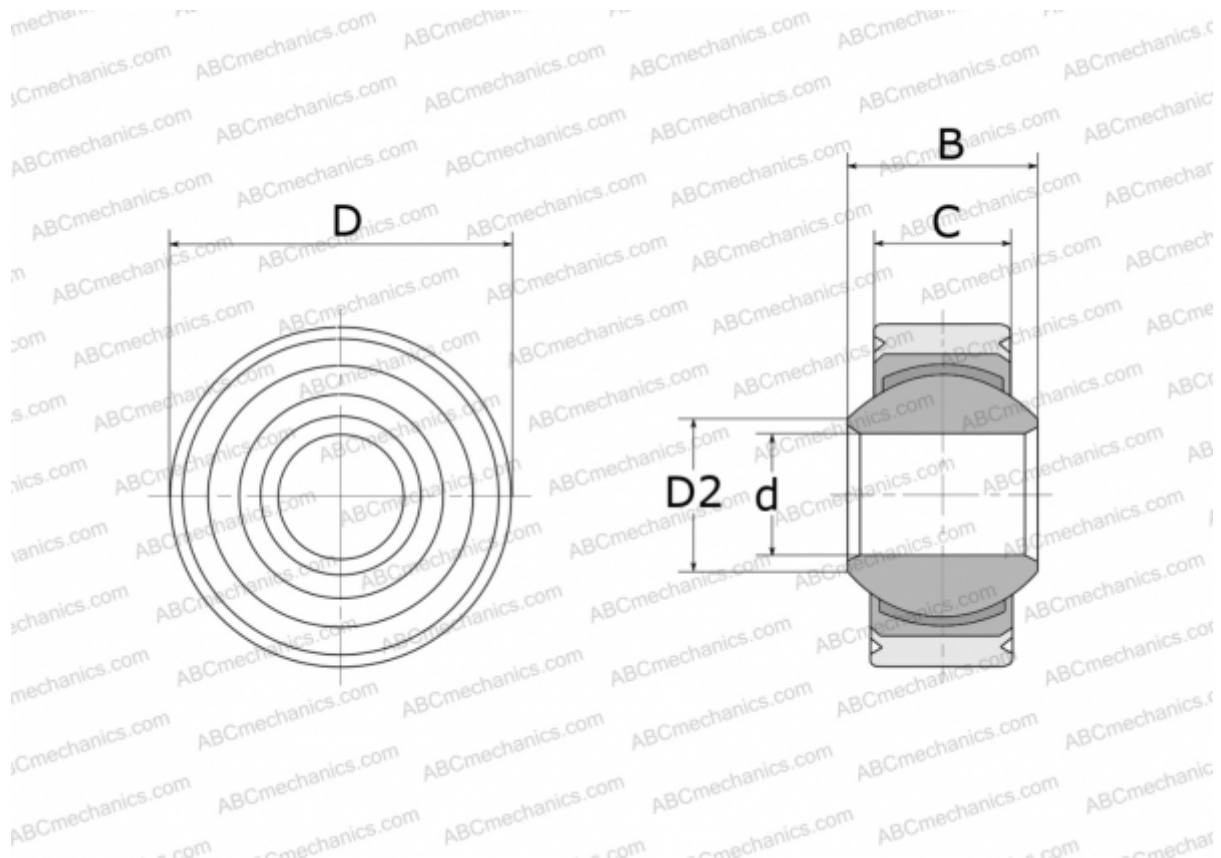

GLXSW 12 FLURO

Spherical plain bearings

TYPE: Plain bearings, Spherical plain bearings and rod ends, Radial spherical plain bearings, Maintenance free, Series GLXSW (FLURO)

Technical specification

DIMENSIONS, MM

d	12,000
D	30,000
D2	15,400
B	16,000
C	12,000

WEIGHT, KG 0,058

MANUFACTURER [FLURO](#)