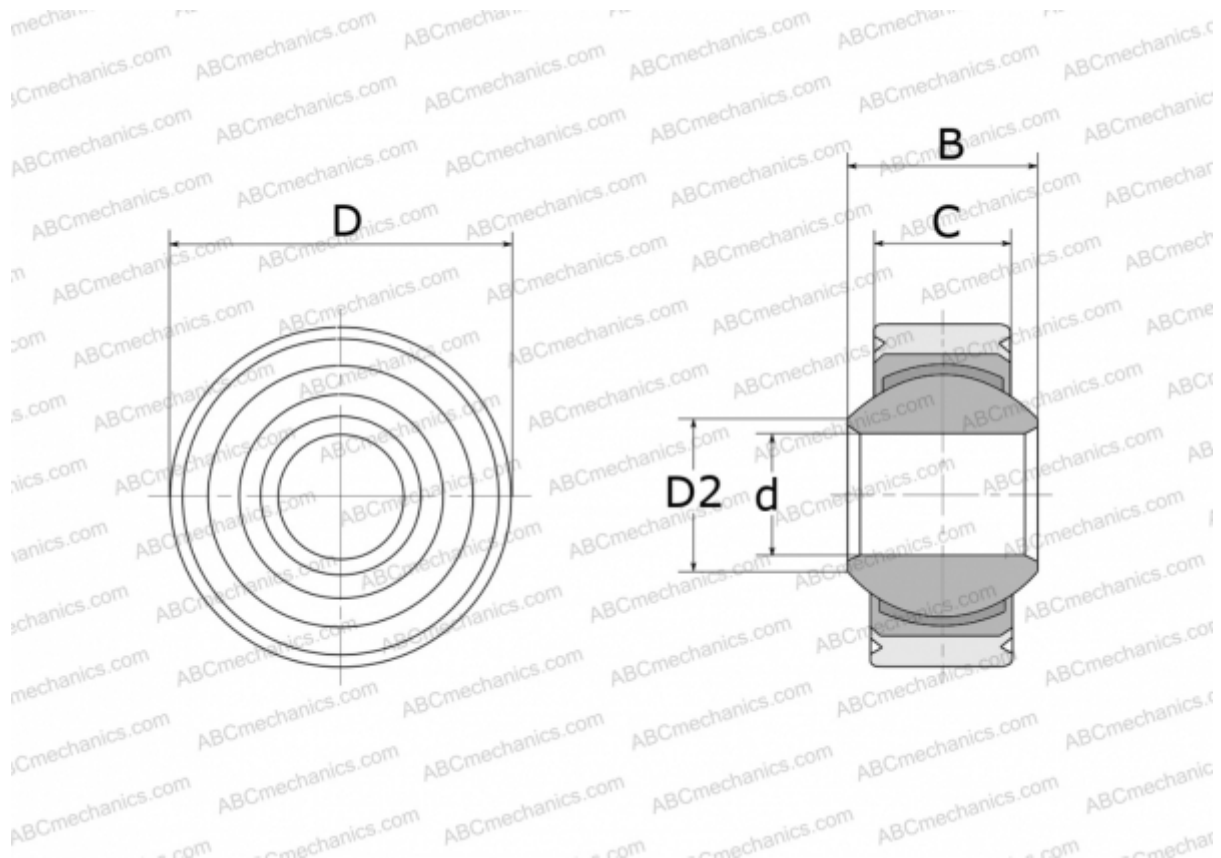

GLXSW 14 FLURO

Spherical plain bearings

TYPE: Plain bearings, Spherical plain bearings and rod ends, Radial spherical plain bearings, Maintenance free, Series GLXSW (FLURO)

Technical specification

DIMENSIONS, MM

d	14,000
D	34,000
D2	16,800
B	19,000
C	13,500

WEIGHT, KG 0,083

MANUFACTURER [FLURO](#)