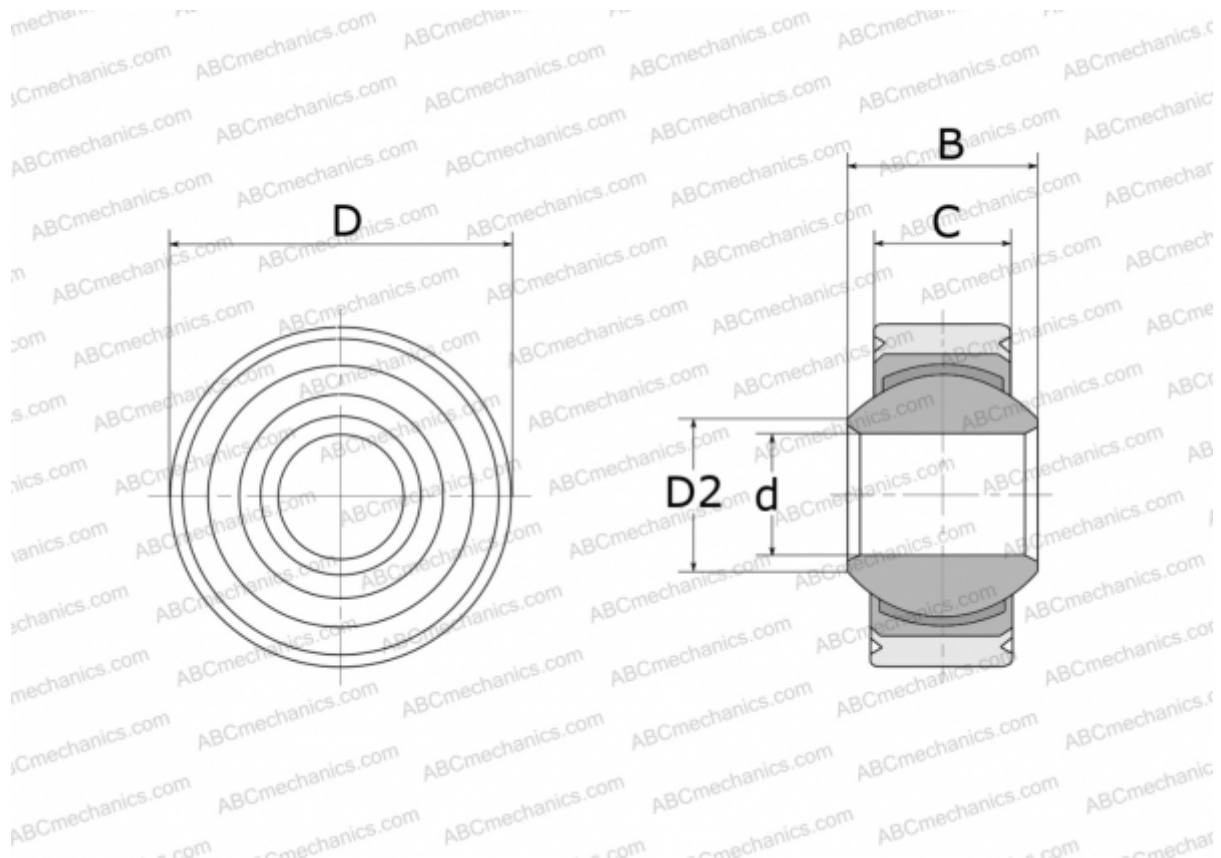

## GLXSW 16 FLURO

Spherical plain bearings

TYPE: Plain bearings, Spherical plain bearings and rod ends, Radial spherical plain bearings, Maintenance free, Series GLXSW (FLURO)

### Technical specification

#### DIMENSIONS, MM

d	16,000
D	38,000
D2	19,300
B	21,000
C	15,000

**WEIGHT, KG** 0,115

**MANUFACTURER** [FLURO](#)