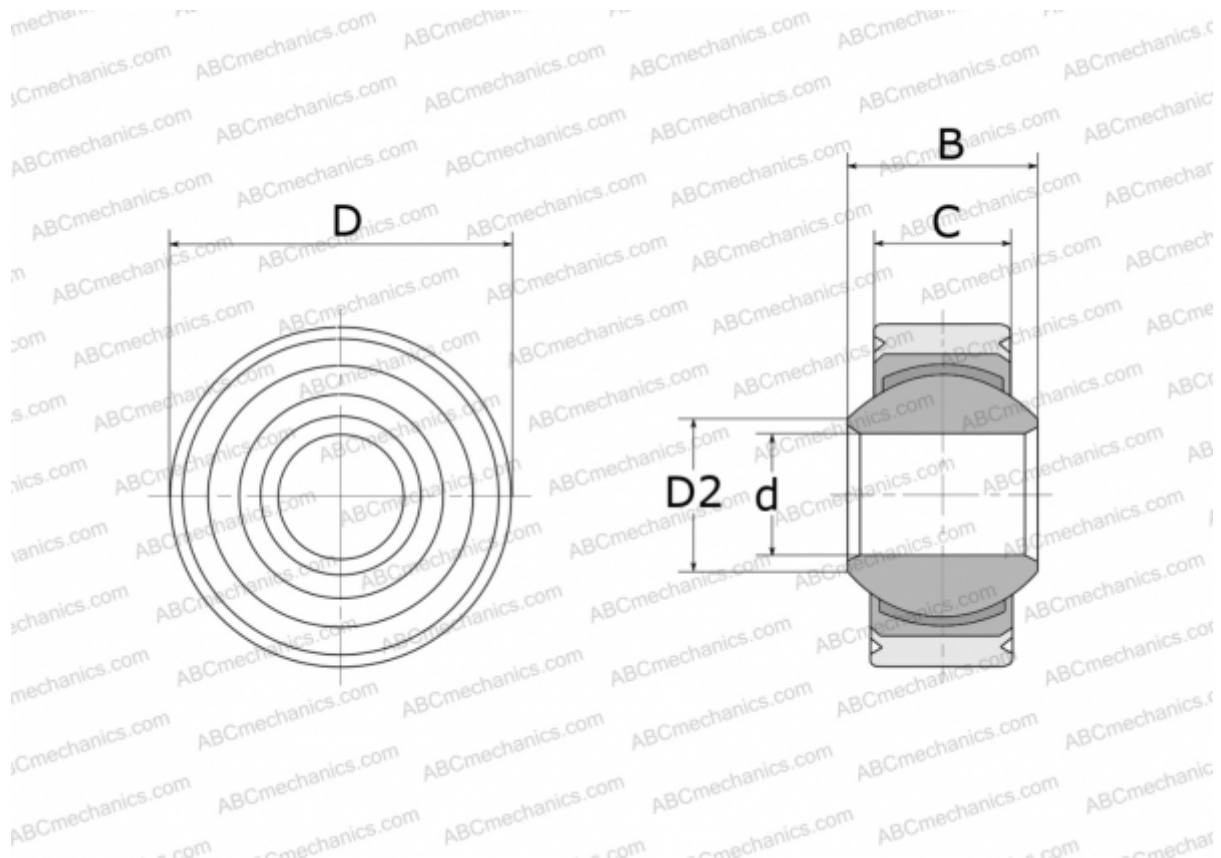

## GLXSW 18 FLURO

Spherical plain bearings

TYPE: Plain bearings, Spherical plain bearings and rod ends, Radial spherical plain bearings, Maintenance free, Series GLXSW (FLURO)

### Technical specification

#### DIMENSIONS, MM

d	18,000
D	42,000
D2	21,800
B	23,000
C	16,500

**WEIGHT, KG** 0,150

**MANUFACTURER** [FLURO](#)