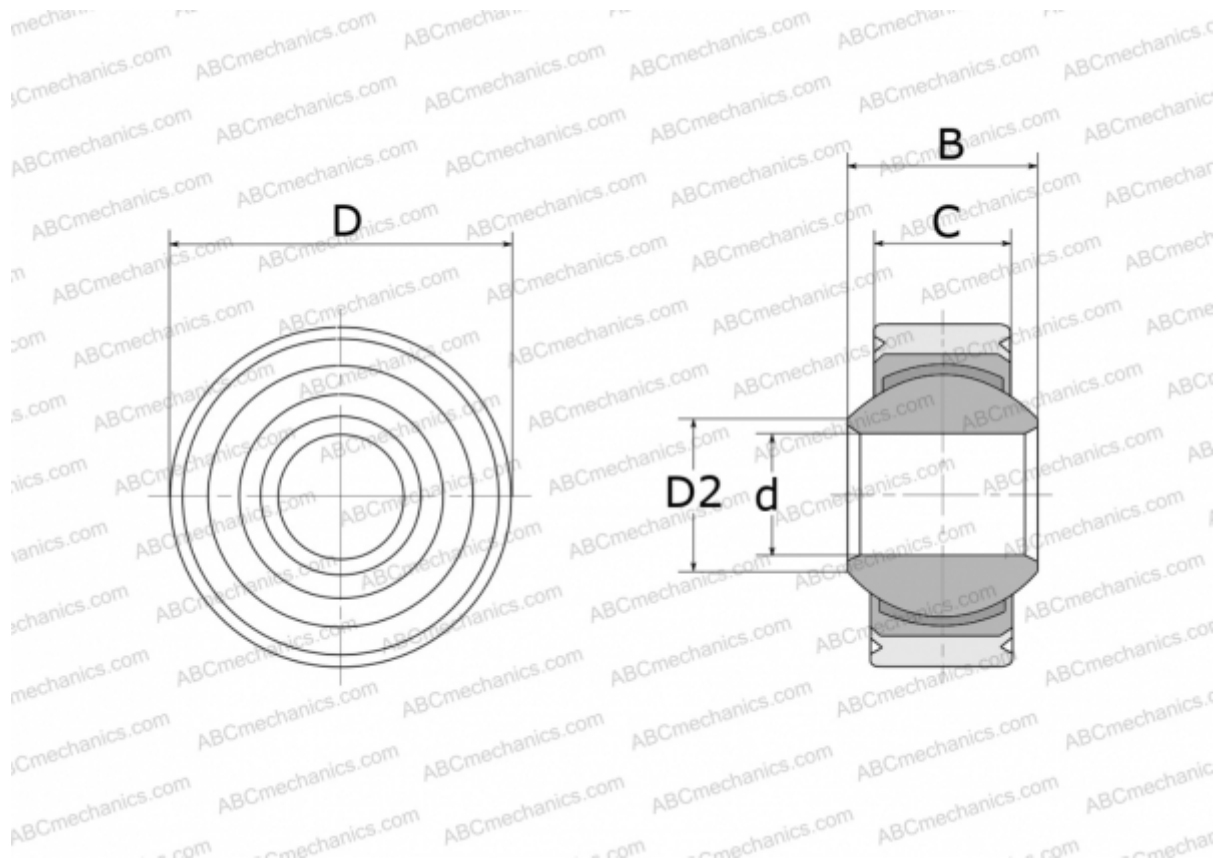

GLXSW 20 FLURO

Spherical plain bearings

TYPE: Plain bearings, Spherical plain bearings and rod ends, Radial spherical plain bearings, Maintenance free, Series GLXSW (FLURO)

Technical specification

DIMENSIONS, MM

d	20,000
D	46,000
D2	24,300
B	25,000
C	18,000

WEIGHT, KG 0,200

MANUFACTURER [FLURO](#)