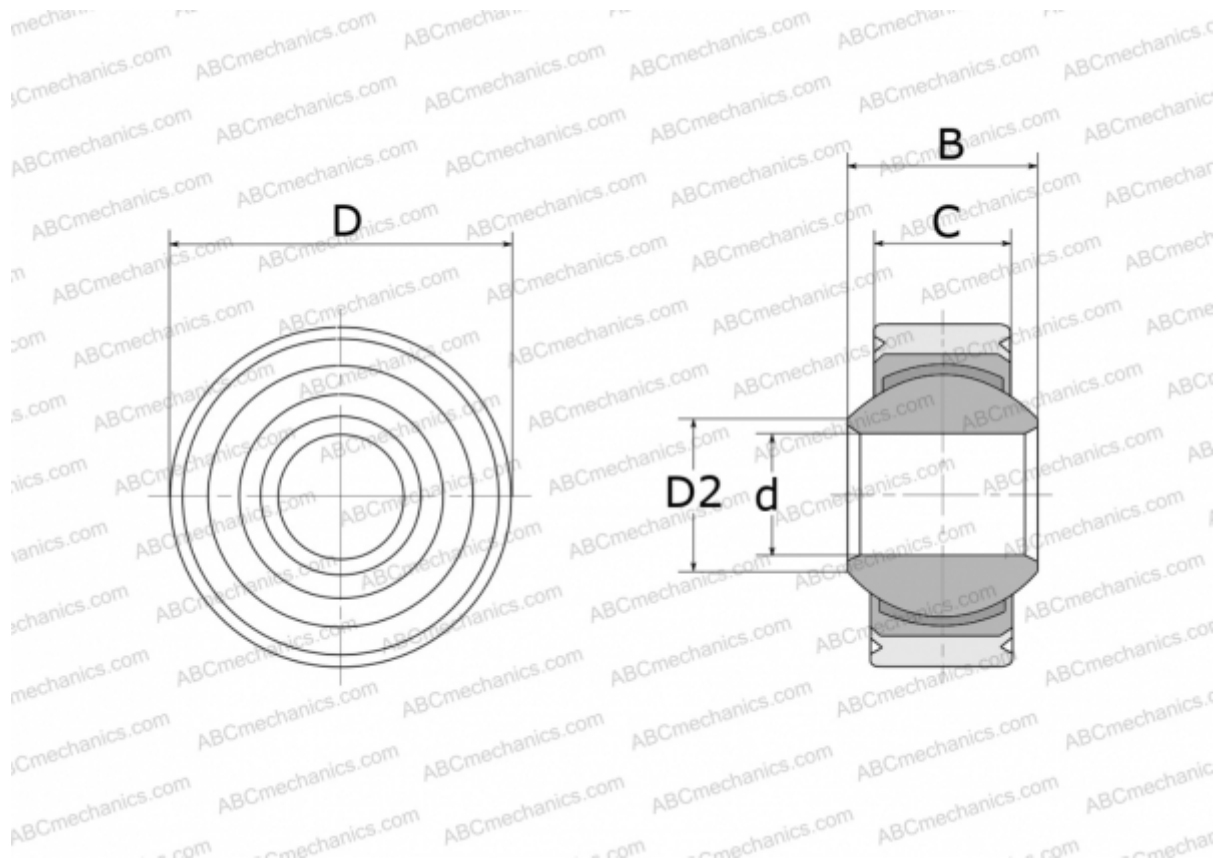

## GLRSW 5 FLURO

Spherical plain bearings

TYPE: Plain bearings, Spherical plain bearings and rod ends, Radial spherical plain bearings, Maintenance free, Series GLRSW (FLURO), corrosion-resistant

### Technical specification

#### DIMENSIONS, MM

d	5,000
D	16,000
D2	7,700
B	8,000
C	6,000

**WEIGHT, KG** 0,008

**MANUFACTURER** [FLURO](#)