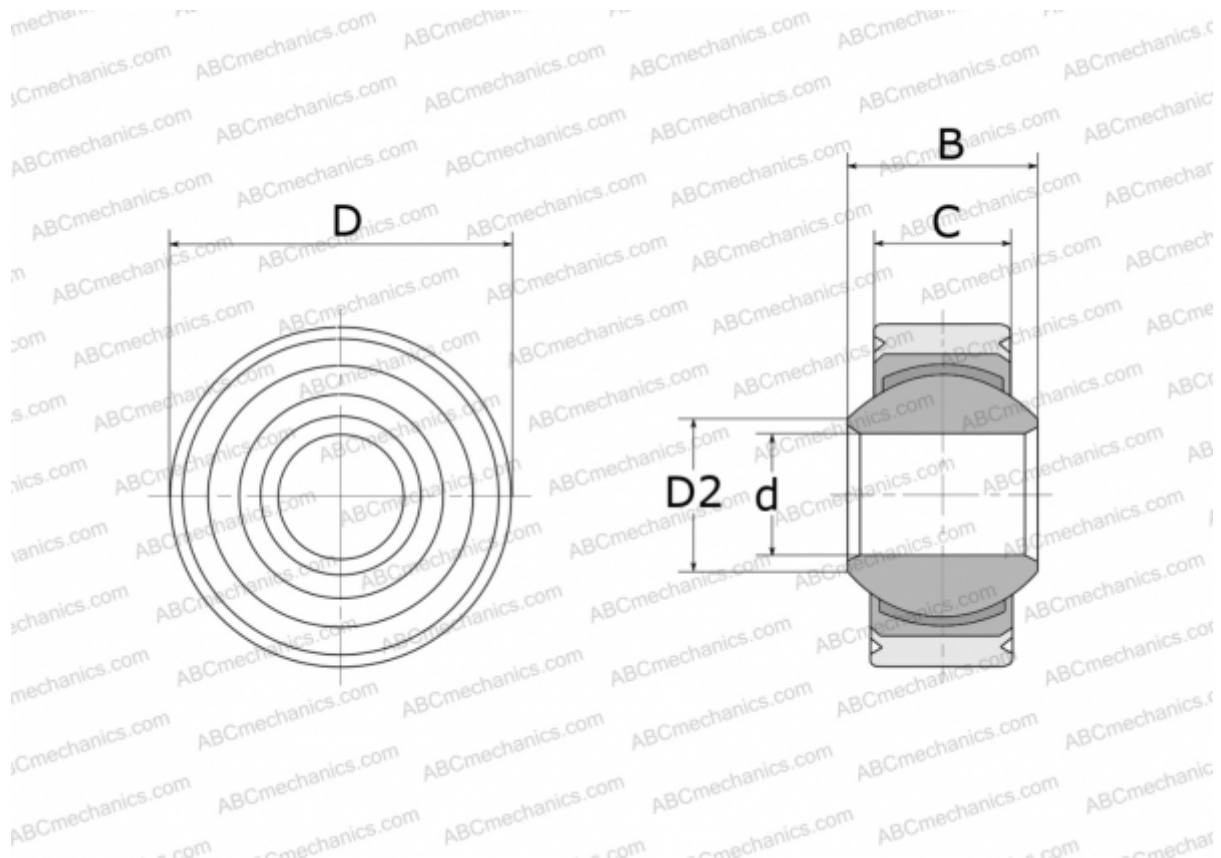

## GLRSW 12 FLURO

Spherical plain bearings

TYPE: Plain bearings, Spherical plain bearings and rod ends, Radial spherical plain bearings, Maintenance free, Series GLRSW (FLURO), corrosion-resistant

### Technical specification

#### DIMENSIONS, MM

d	12,000
D	30,000
D2	15,400
B	16,000
C	12,000

**WEIGHT, KG** 0,058

**MANUFACTURER** [FLURO](#)