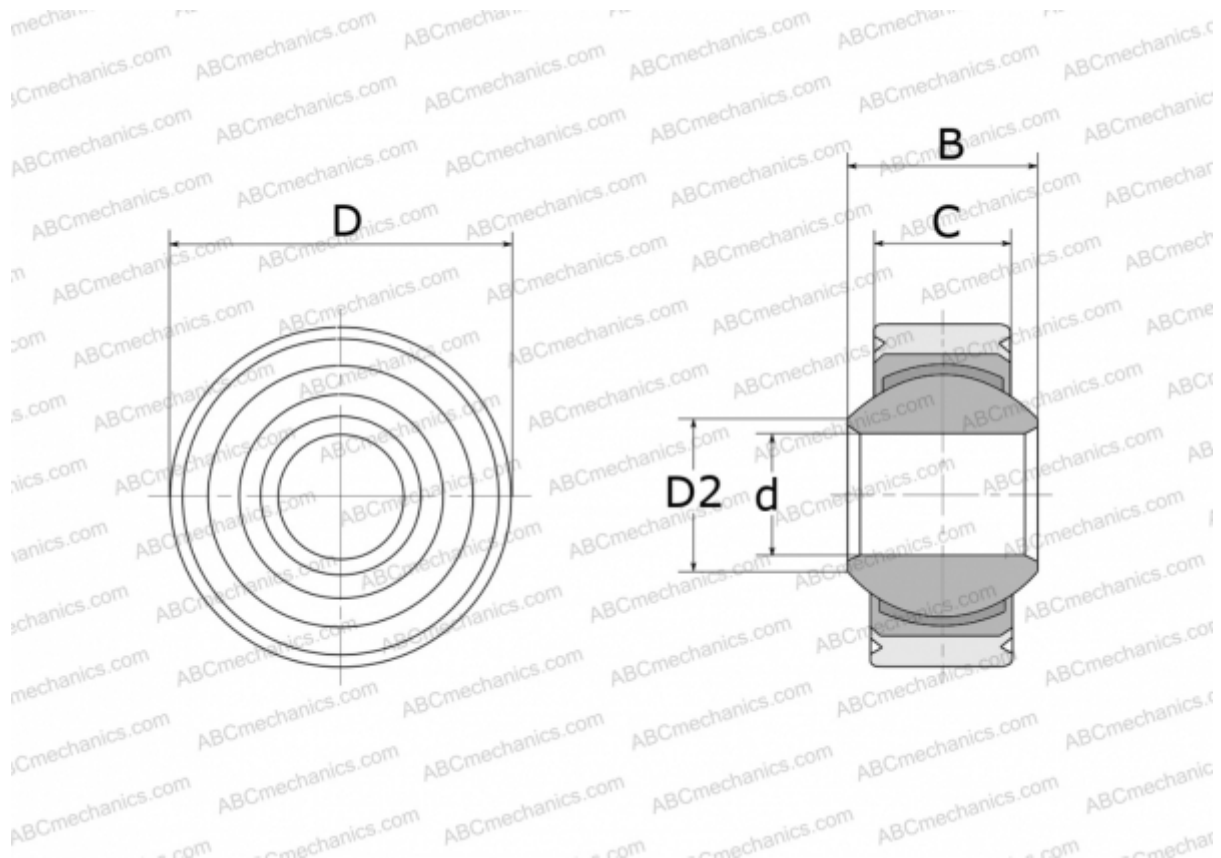

## GLRSW 14 FLURO

Spherical plain bearings

TYPE: Plain bearings, Spherical plain bearings and rod ends, Radial spherical plain bearings, Maintenance free, Series GLRSW (FLURO), corrosion-resistant

### Technical specification

#### DIMENSIONS, MM

d	14,000
D	34,000
D2	16,800
B	19,000
C	13,500

**WEIGHT, KG** 0,083

**MANUFACTURER** [FLURO](#)