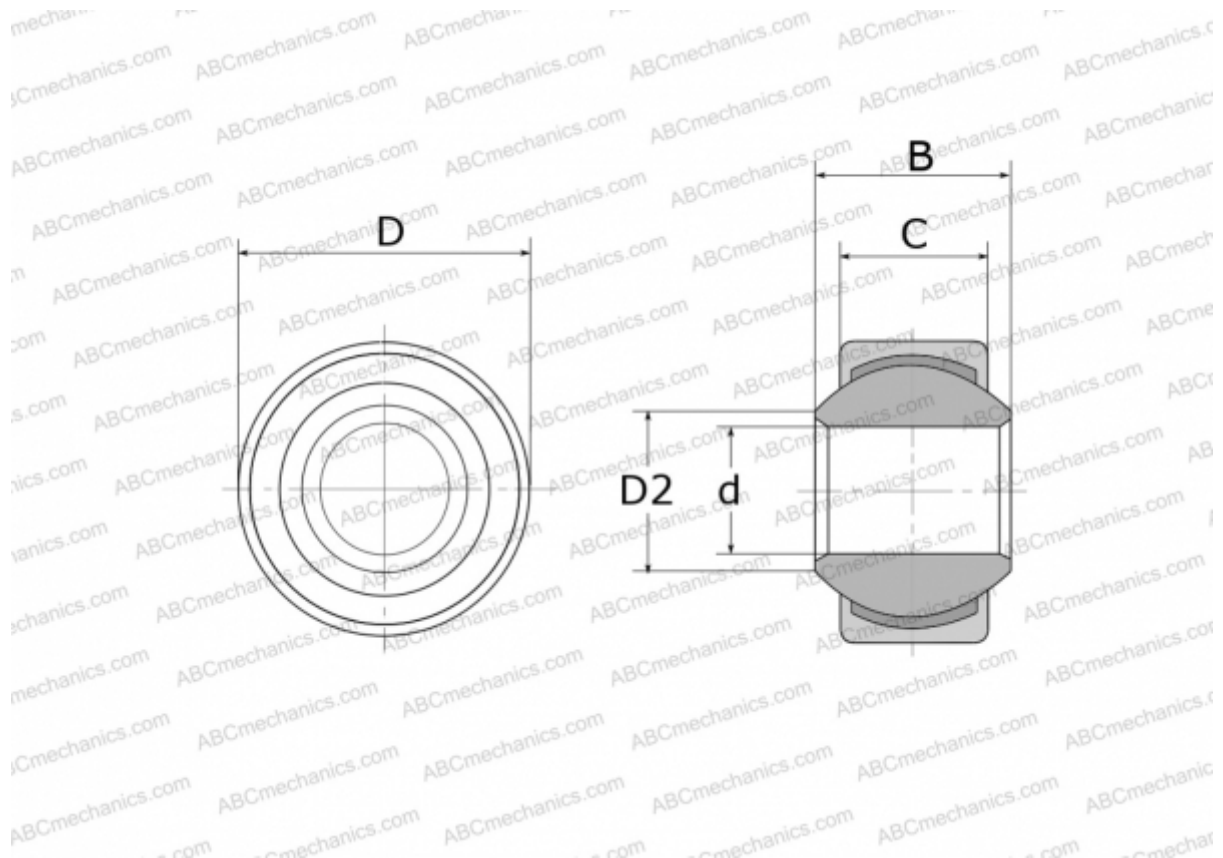

## GXSW 4 FLURO

Spherical plain bearings

TYPE: Plain bearings, Spherical plain bearings and rod ends, Radial spherical plain bearings, Maintenance free, Series GXSW (FLURO)

### Technical specification

#### DIMENSIONS, MM

d	4,000
D	12,000
D2	6,500
B	7,000
C	5,250

**WEIGHT, KG** 0,004

**MANUFACTURER** [FLURO](#)