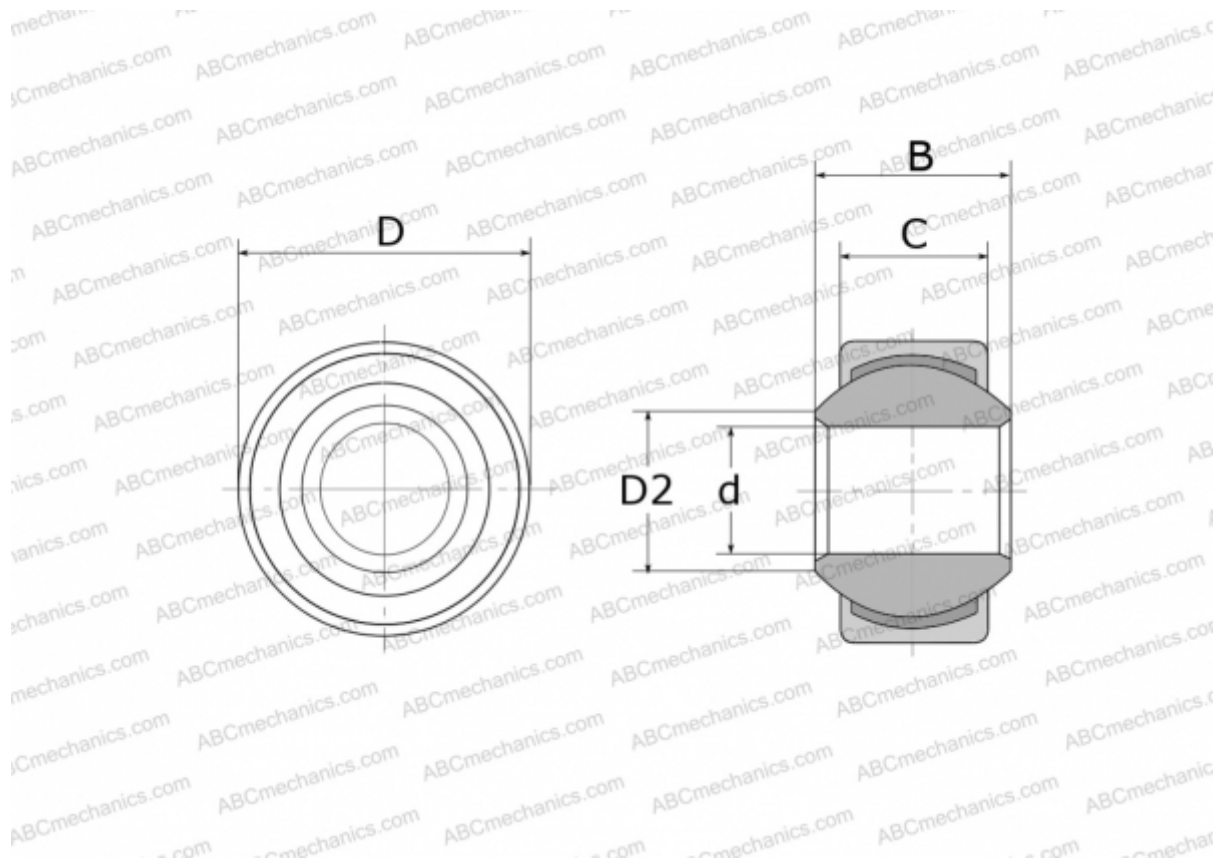

GXSW 5 FLURO

Spherical plain bearings

TYPE: Plain bearings, Spherical plain bearings and rod ends, Radial spherical plain bearings, Maintenance free, Series GXSW (FLURO)

Technical specification

DIMENSIONS, MM

d	5,000
D	13,000
D2	7,700
B	8,000
C	6,000

WEIGHT, KG 0,006

MANUFACTURER [FLURO](#)