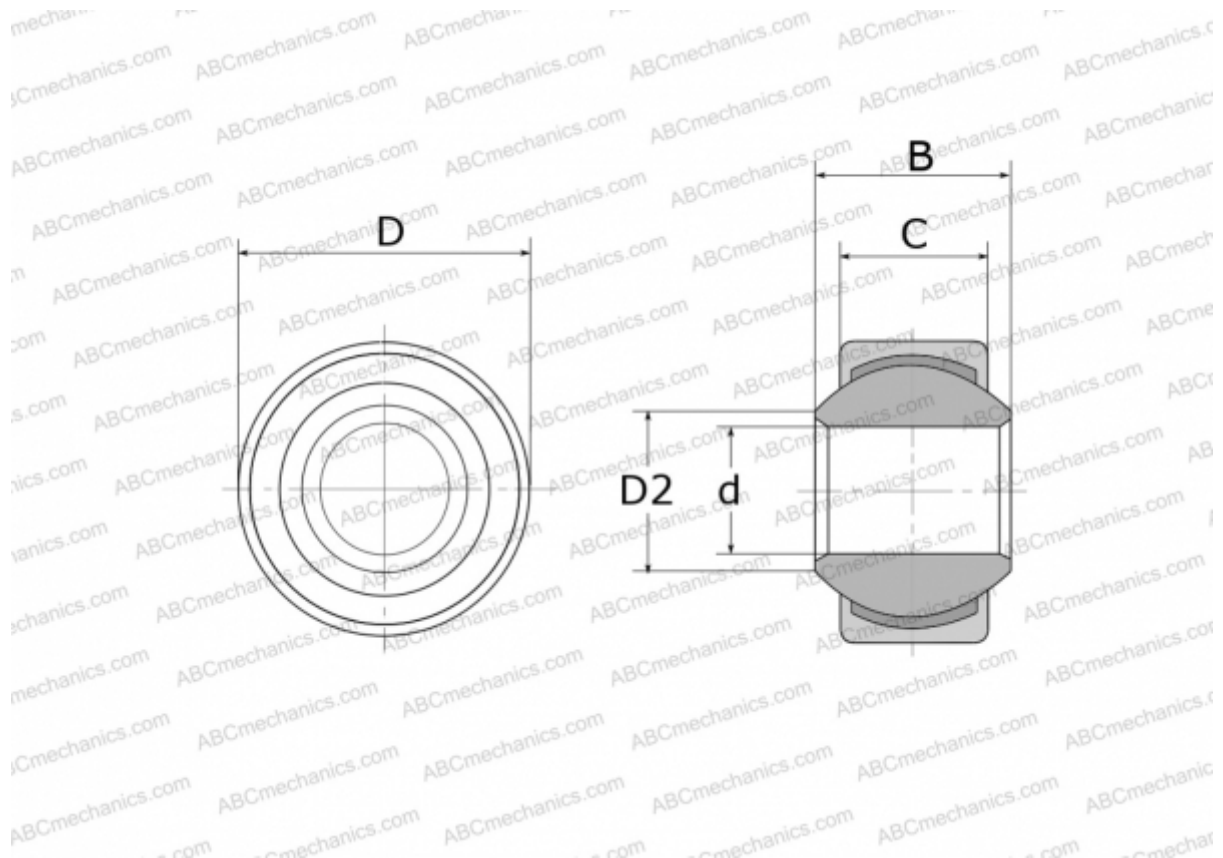

GXSW 6 FLURO

Spherical plain bearings

TYPE: Plain bearings, Spherical plain bearings and rod ends, Radial spherical plain bearings, Maintenance free, Series GXSW (FLURO)

Technical specification

DIMENSIONS, MM

d	6,000
D	15,000
D2	8,900
B	9,000
C	6,750

WEIGHT, KG 0,008

MANUFACTURER [FLURO](#)