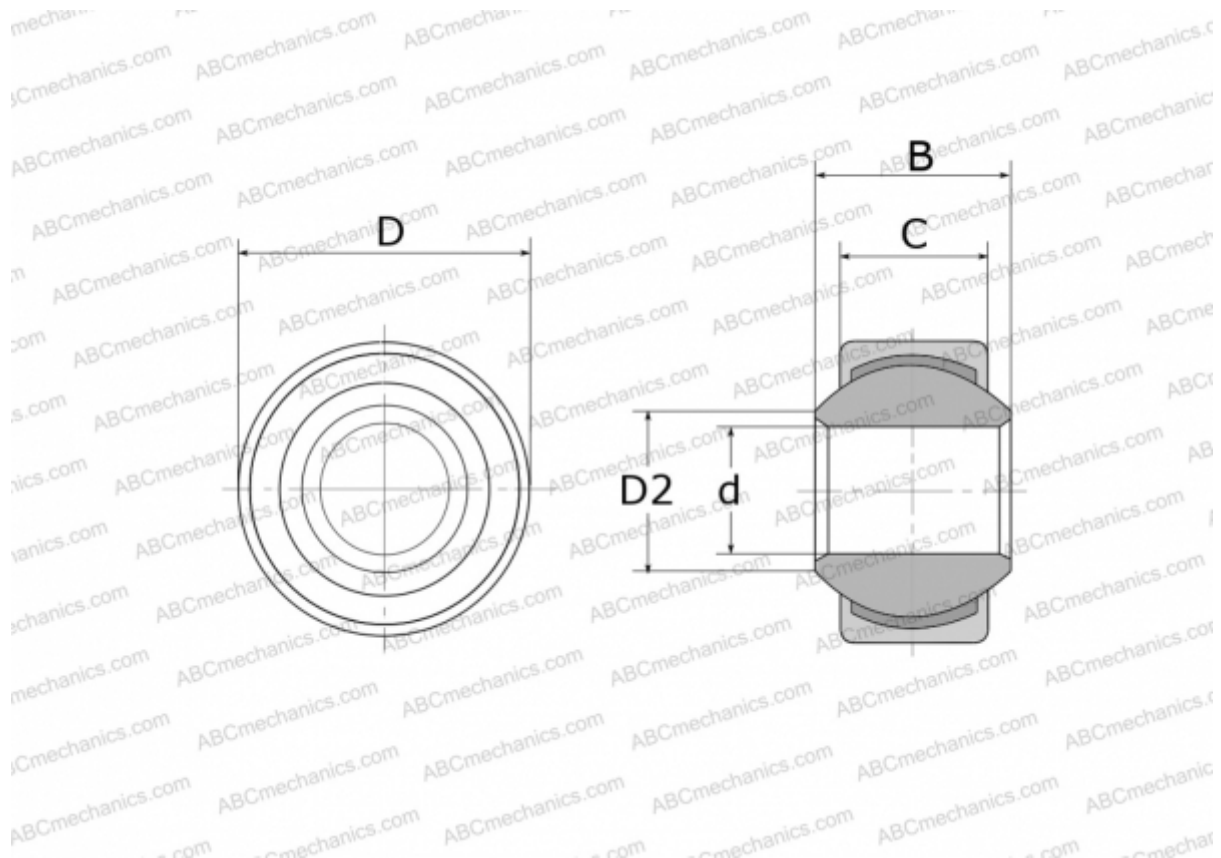

GXSW 6.16 FLURO

Spherical plain bearings

TYPE: Plain bearings, Spherical plain bearings and rod ends, Radial spherical plain bearings, Maintenance free, Series GXSW (FLURO)

Technical specification

DIMENSIONS, MM

d	6,000
D	16,000
D2	8,900
B	9,000
C	6,750

WEIGHT, KG 0,009

MANUFACTURER [FLURO](#)