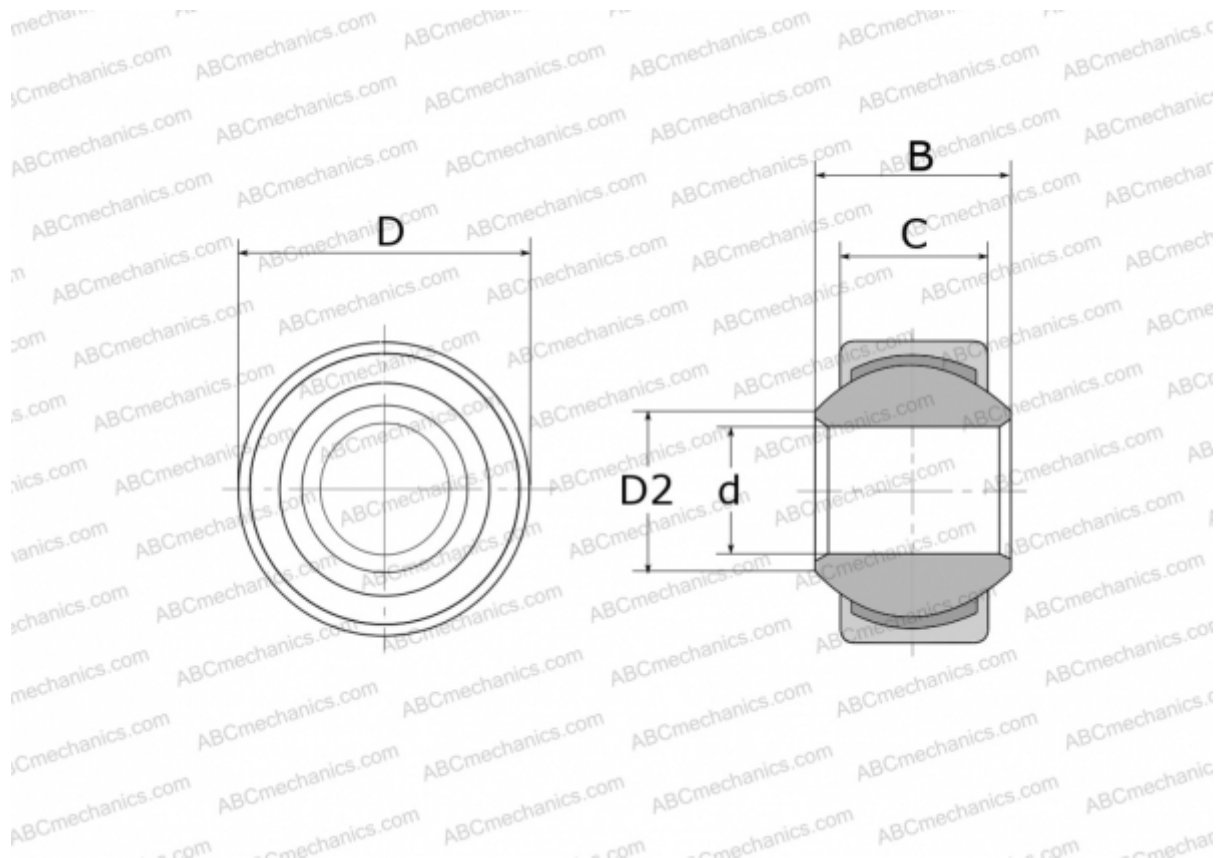

GXSW 8 FLURO

Spherical plain bearings

TYPE: Plain bearings, Spherical plain bearings and rod ends, Radial spherical plain bearings, Maintenance free, Series GXSW (FLURO)

Technical specification

DIMENSIONS, MM

d	8,000
D	18,000
D2	10,400
B	12,000
C	9,000

WEIGHT, KG 0,015

MANUFACTURER [FLURO](#)