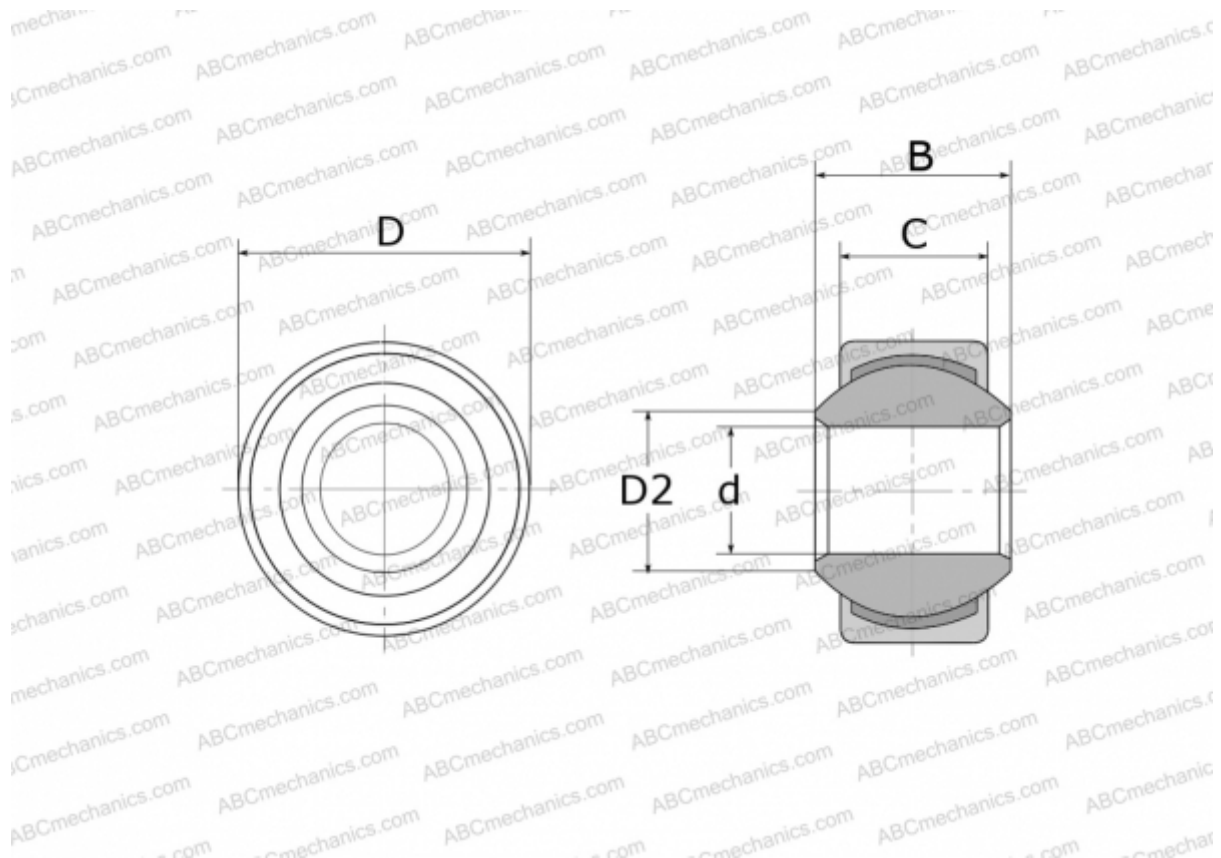

## GXSW 8.19 FLURO

Spherical plain bearings

TYPE: Plain bearings, Spherical plain bearings and rod ends, Radial spherical plain bearings, Maintenance free, Series GXSW (FLURO)

### Technical specification

#### DIMENSIONS, MM

d	8,000
D	19,000
D2	10,400
B	12,000
C	9,000

**WEIGHT, KG** 0,017

**MANUFACTURER** [FLURO](#)