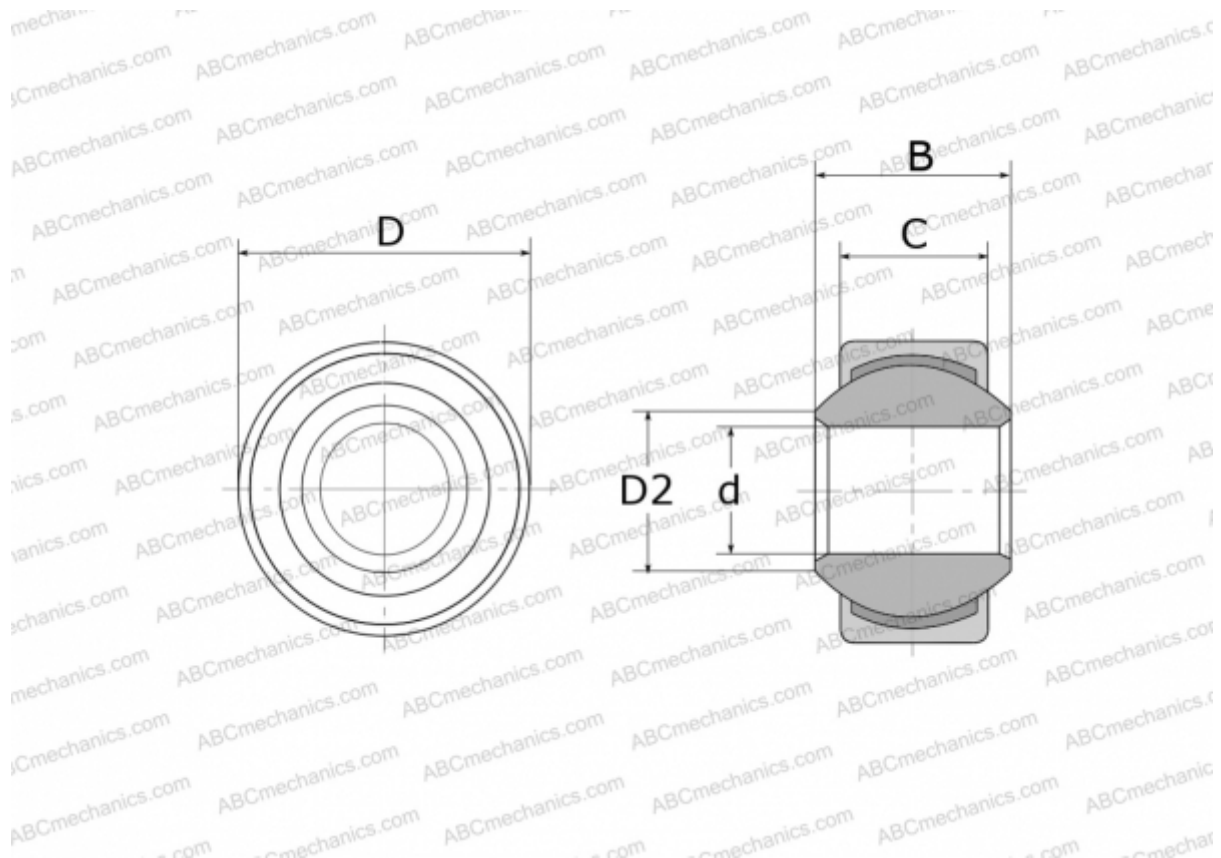

## GXSW 10 FLURO

Spherical plain bearings

TYPE: Plain bearings, Spherical plain bearings and rod ends, Radial spherical plain bearings, Maintenance free, Series GXSW (FLURO)

### Technical specification

#### DIMENSIONS, MM

|    |        |
|----|--------|
| d  | 10,000 |
| D  | 21,000 |
| D2 | 12,900 |
| B  | 14,000 |
| C  | 10,500 |

**WEIGHT, KG** 0,023

**MANUFACTURER** [FLURO](#)