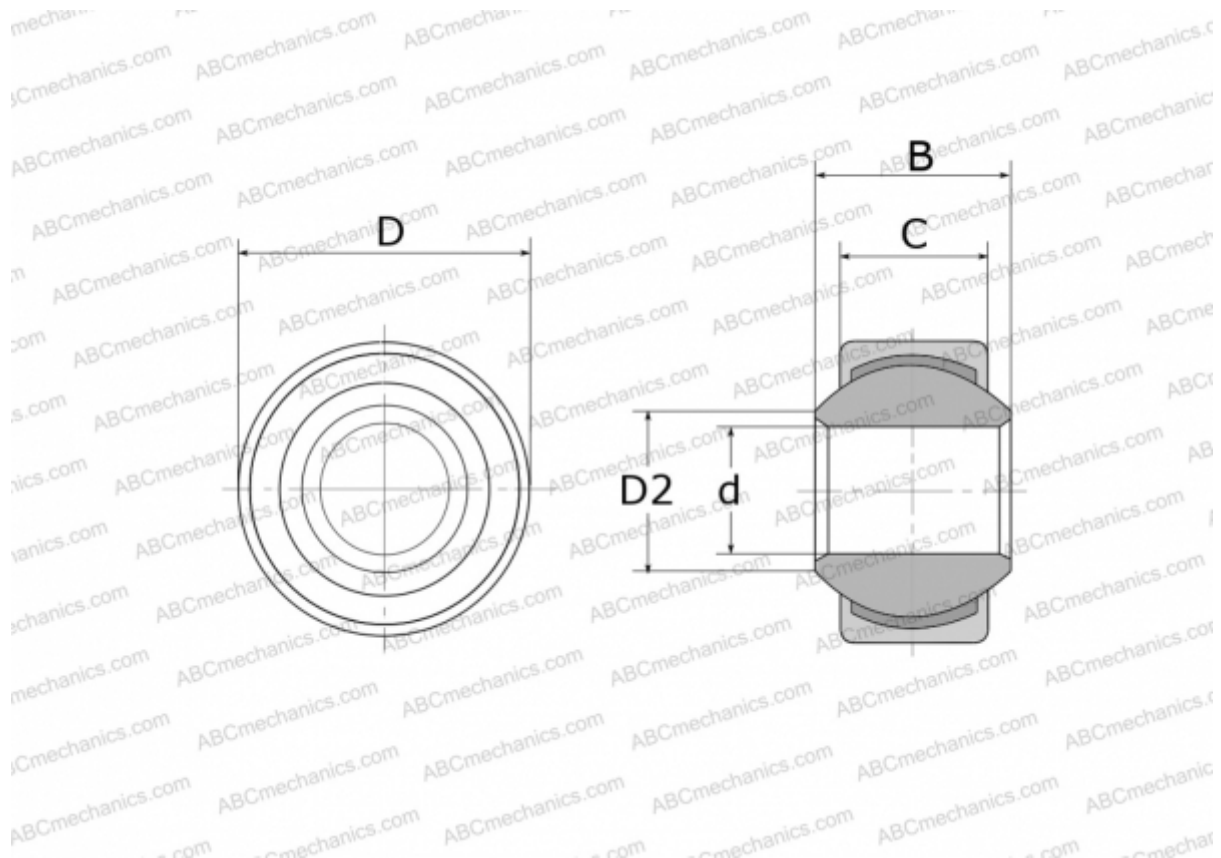

GXSW 10.22 FLURO

Spherical plain bearings

TYPE: Plain bearings, Spherical plain bearings and rod ends, Radial spherical plain bearings, Maintenance free, Series GXSW (FLURO)

Technical specification

DIMENSIONS, MM

d	10,000
D	22,000
D2	12,900
B	14,000
C	10,500

WEIGHT, KG 0,026

MANUFACTURER [FLURO](#)