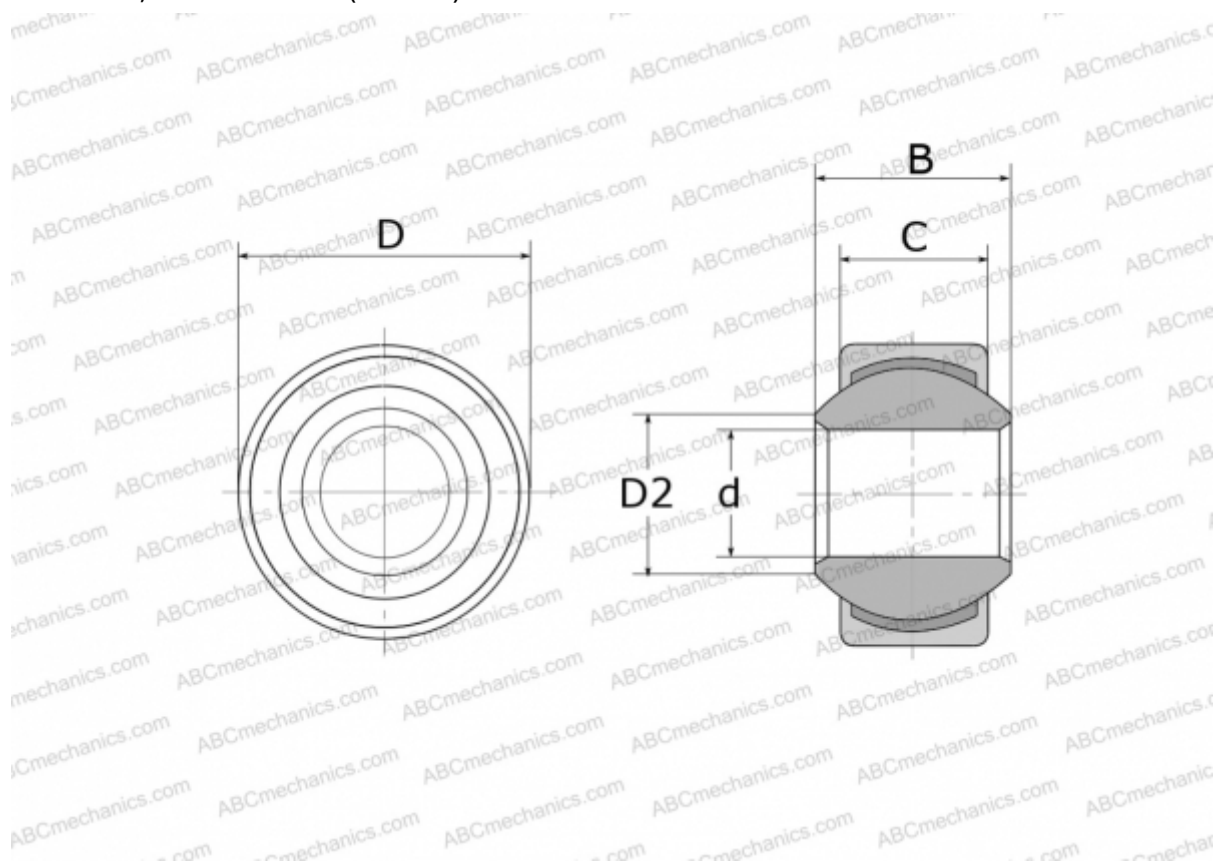

GXSW 12 FLURO

Spherical plain bearings

TYPE: Plain bearings, Spherical plain bearings and rod ends, Radial spherical plain bearings, Maintenance free, Series GXSW (FLURO)

Technical specification

DIMENSIONS, MM

d	12,000
D	24,500
D2	15,400
B	16,000
C	12,000

WEIGHT, KG 0,035

MANUFACTURER [FLURO](#)