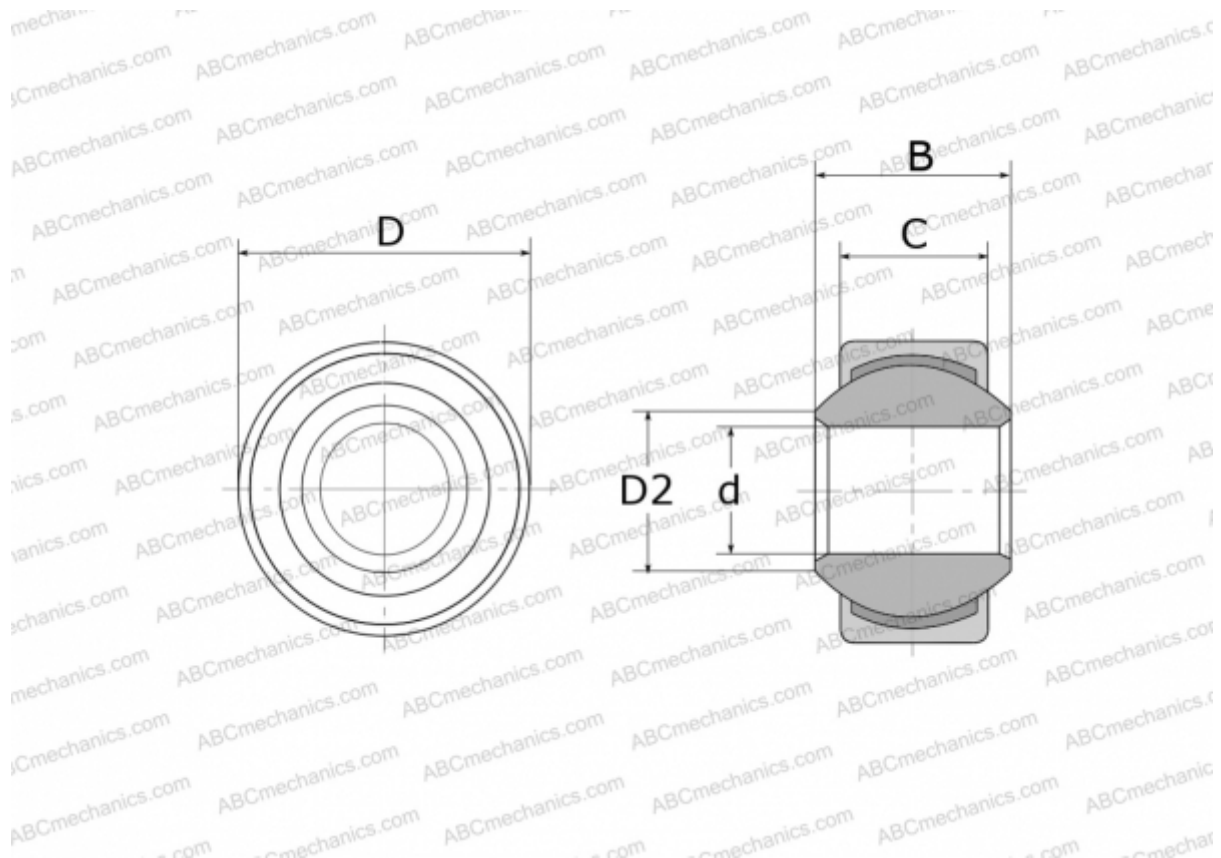

GXSW 12.26 FLURO

Spherical plain bearings

TYPE: Plain bearings, Spherical plain bearings and rod ends, Radial spherical plain bearings, Maintenance free, Series GXSW (FLURO)

Technical specification

DIMENSIONS, MM

d	12,000
D	26,000
D2	15,400
B	16,000
C	12,000

WEIGHT, KG 0,041

MANUFACTURER [FLURO](#)