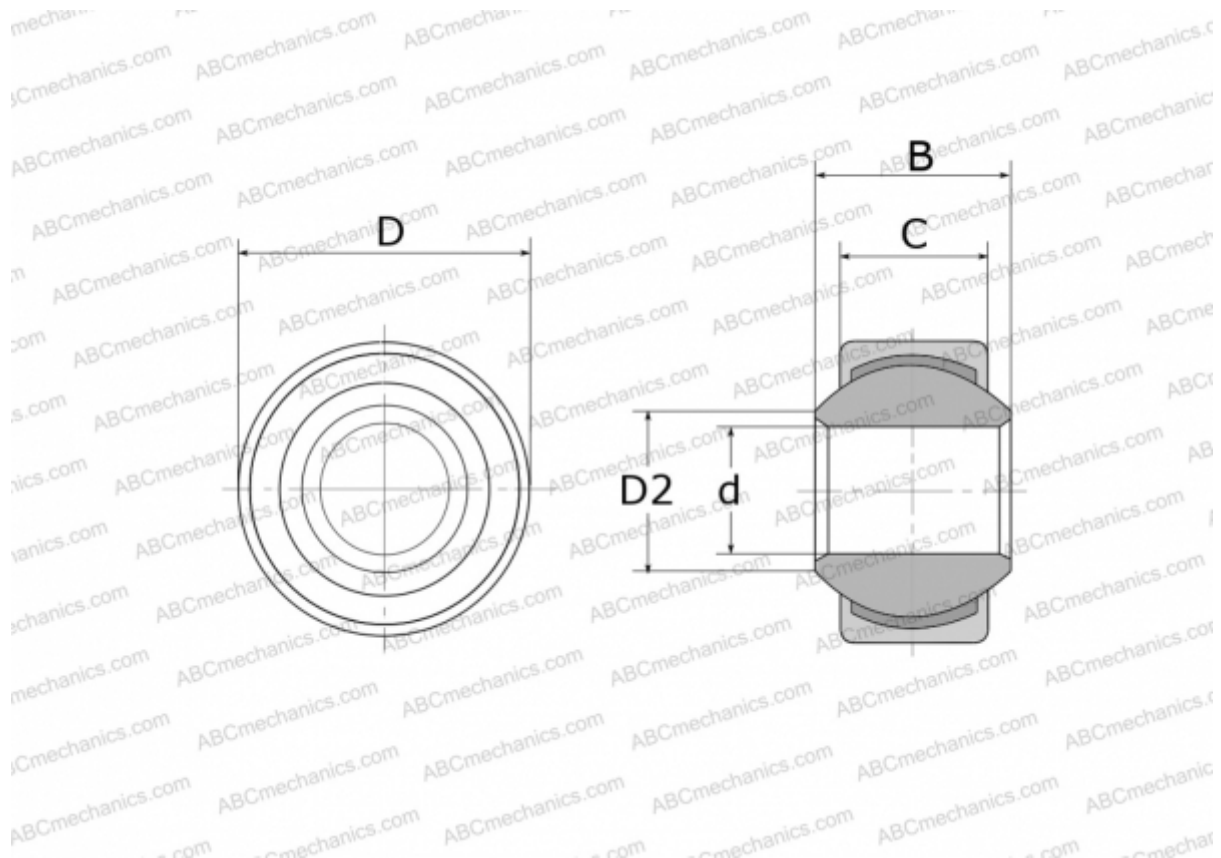

## GXSW 14 FLURO

Spherical plain bearings

TYPE: Plain bearings, Spherical plain bearings and rod ends, Radial spherical plain bearings, Maintenance free, Series GXSW (FLURO)

### Technical specification

#### DIMENSIONS, MM

d	14,000
D	28,000
D2	16,800
B	19,000
C	13,500

**WEIGHT, KG** 0,052

**MANUFACTURER** [FLURO](#)