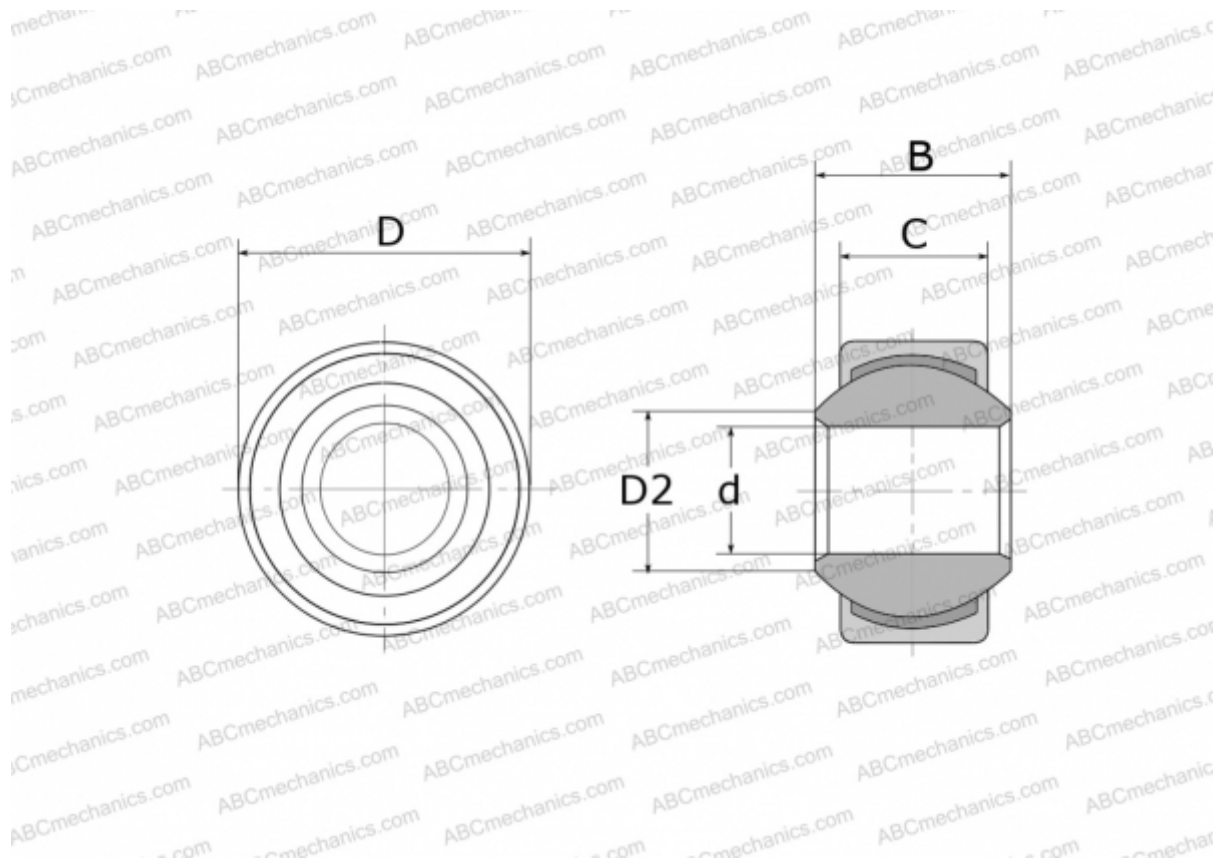

GXSW 22.42 FLURO

Spherical plain bearings

TYPE: Plain bearings, Spherical plain bearings and rod ends, Radial spherical plain bearings, Maintenance free, Series GXSW (FLURO)

Technical specification

DIMENSIONS, MM

d	22,000
D	42,000
D2	25,800
B	28,000
C	20,000

WEIGHT, KG 0,169

MANUFACTURER [FLURO](#)