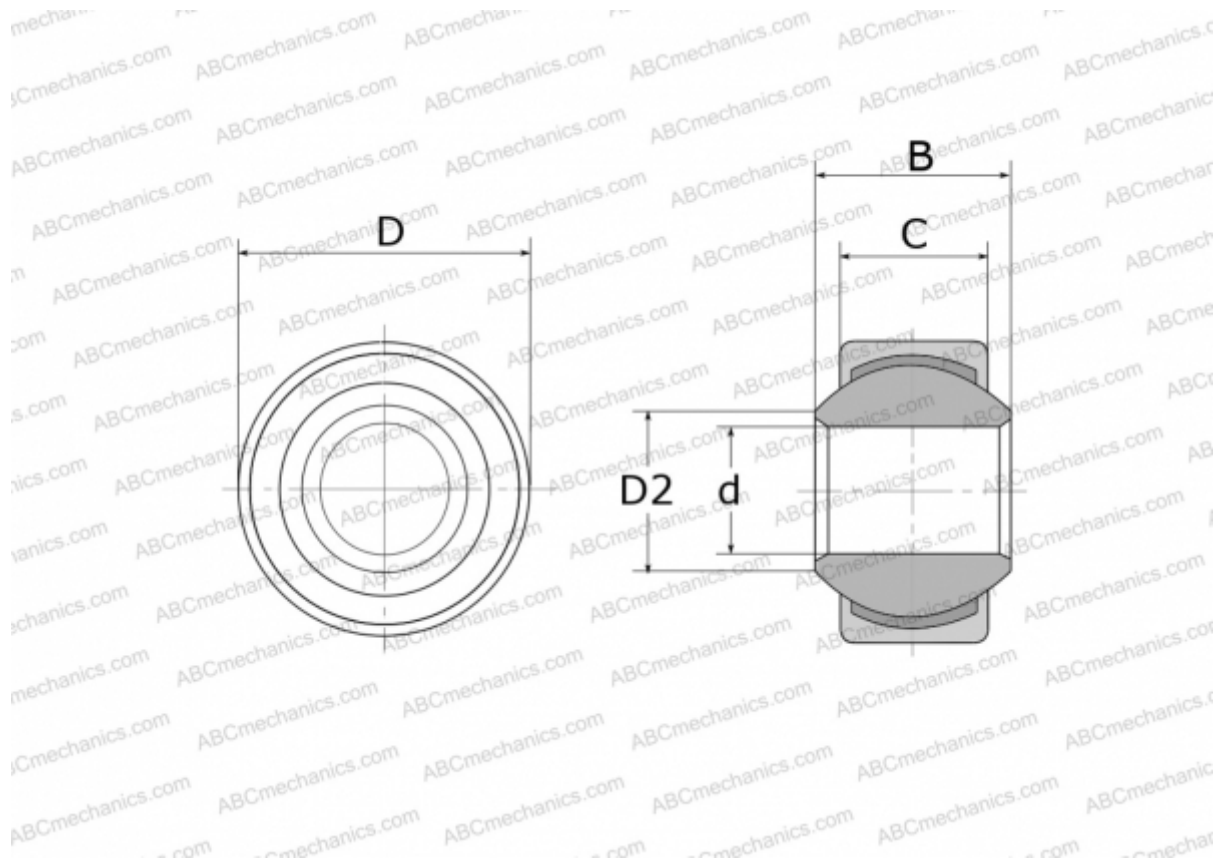

## GXSW 25.47 FLURO

Spherical plain bearings

TYPE: Plain bearings, Spherical plain bearings and rod ends, Radial spherical plain bearings, Maintenance free, Series GXSW (FLURO)

### Technical specification

#### DIMENSIONS, MM

d	25,000
D	47,000
D2	29,600
B	31,000
C	22,000

**WEIGHT, KG** 0,230

**MANUFACTURER** [FLURO](#)