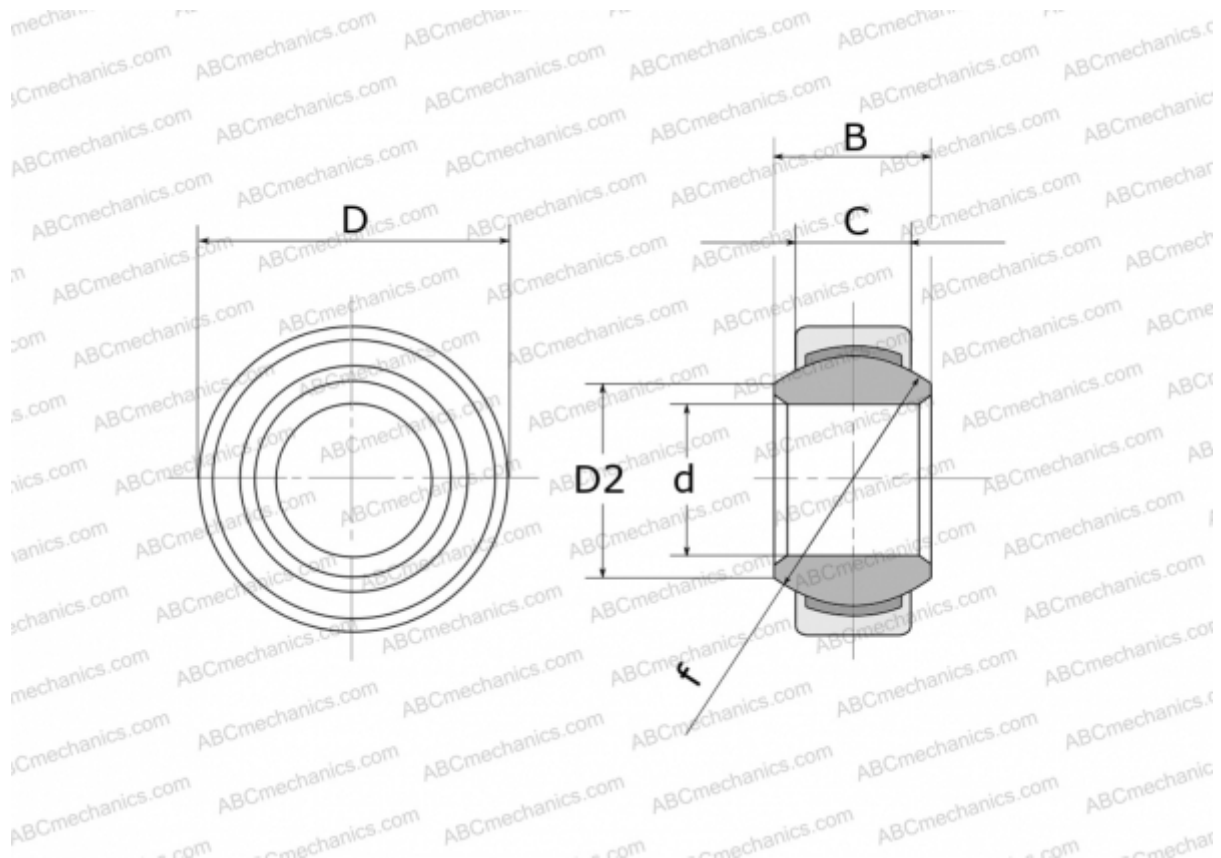

GE 4 EC FLURO

Spherical plain bearings

TYPE: Plain bearings, Spherical plain bearings and rod ends, Radial spherical plain bearings, Maintenance free, Series GE..EC (FLURO)

Technical specification

DIMENSIONS, MM

d	4,000
D	12,000
D2	6,000
B	5,000
f	8,000
C	3,000

WEIGHT, KG 0,003

MANUFACTURER [FLURO](#)