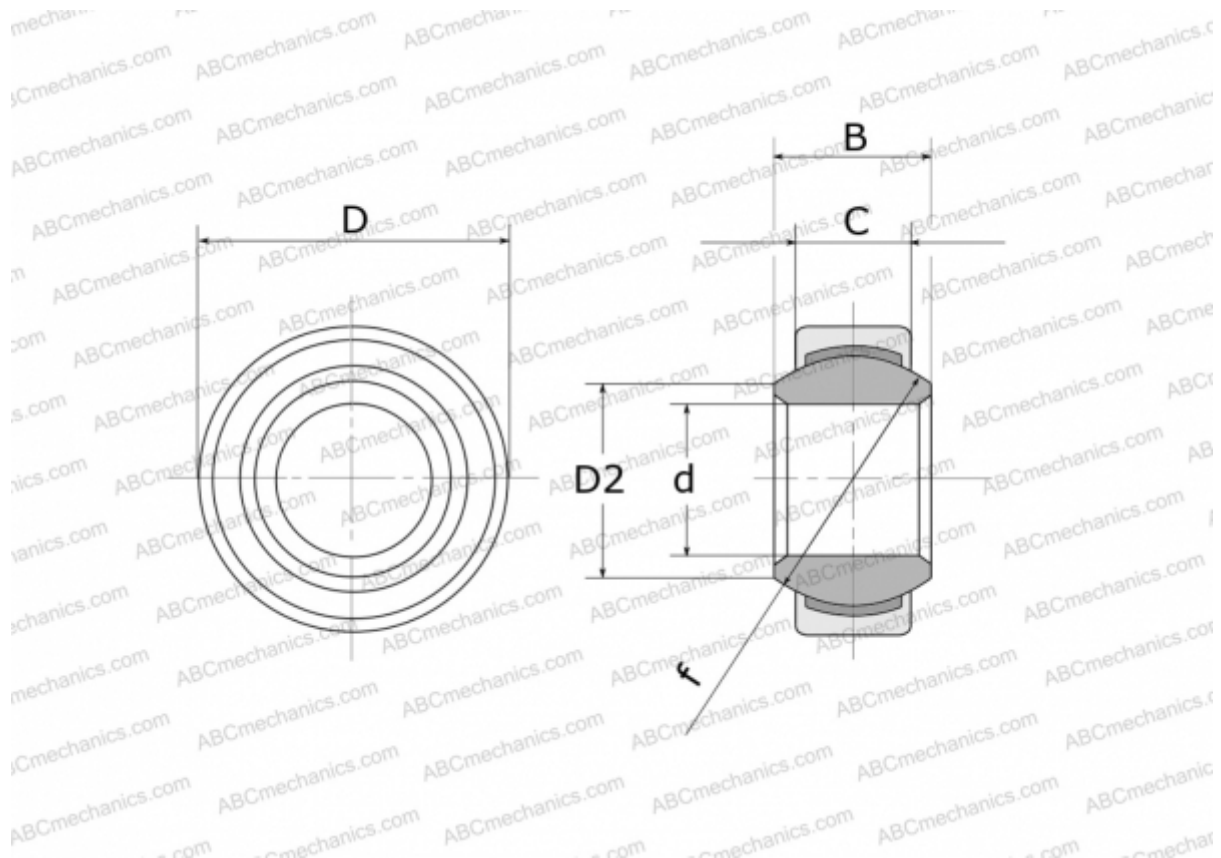

GE 5 EC FLURO

Spherical plain bearings

TYPE: Plain bearings, Spherical plain bearings and rod ends, Radial spherical plain bearings, Maintenance free, Series GE..EC (FLURO)

Technical specification

DIMENSIONS, MM

d	5,000
D	14,000
D2	8,000
B	6,000
f	10,000
C	4,000

WEIGHT, KG 0,004

MANUFACTURER [FLURO](#)