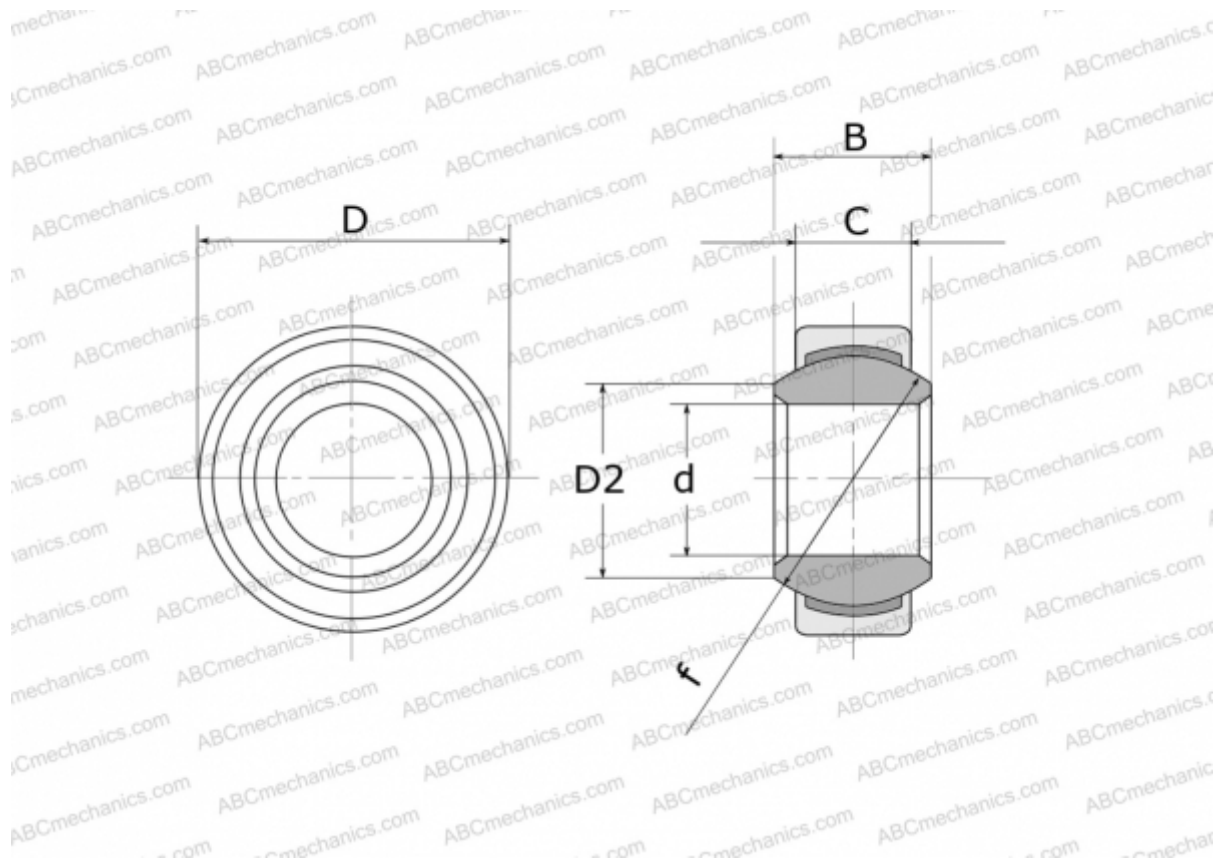

GE 6 EC FLURO

Spherical plain bearings

TYPE: Plain bearings, Spherical plain bearings and rod ends, Radial spherical plain bearings, Maintenance free, Series GE..EC (FLURO)

Technical specification

DIMENSIONS, MM

d	6,000
D	14,000
D2	8,000
B	6,000
f	10,000
C	4,000

WEIGHT, KG 0,004

MANUFACTURER [FLURO](#)