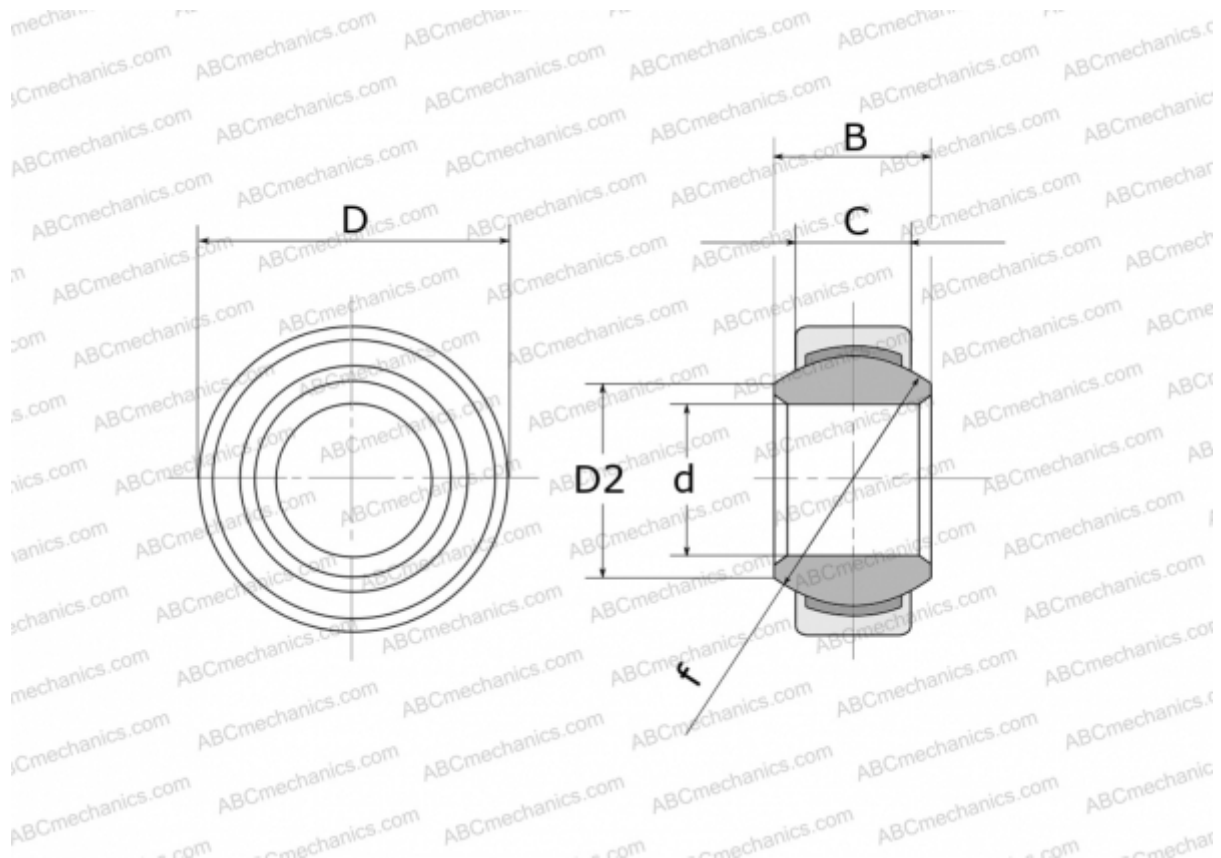

GE 8 EC FLURO

Spherical plain bearings

TYPE: Plain bearings, Spherical plain bearings and rod ends, Radial spherical plain bearings, Maintenance free, Series GE..EC (FLURO)

Technical specification

DIMENSIONS, MM

d	8,000
D	16,000
D2	10,200
B	8,000
f	13,000
C	5,000

WEIGHT, KG 0,007

MANUFACTURER [FLURO](#)