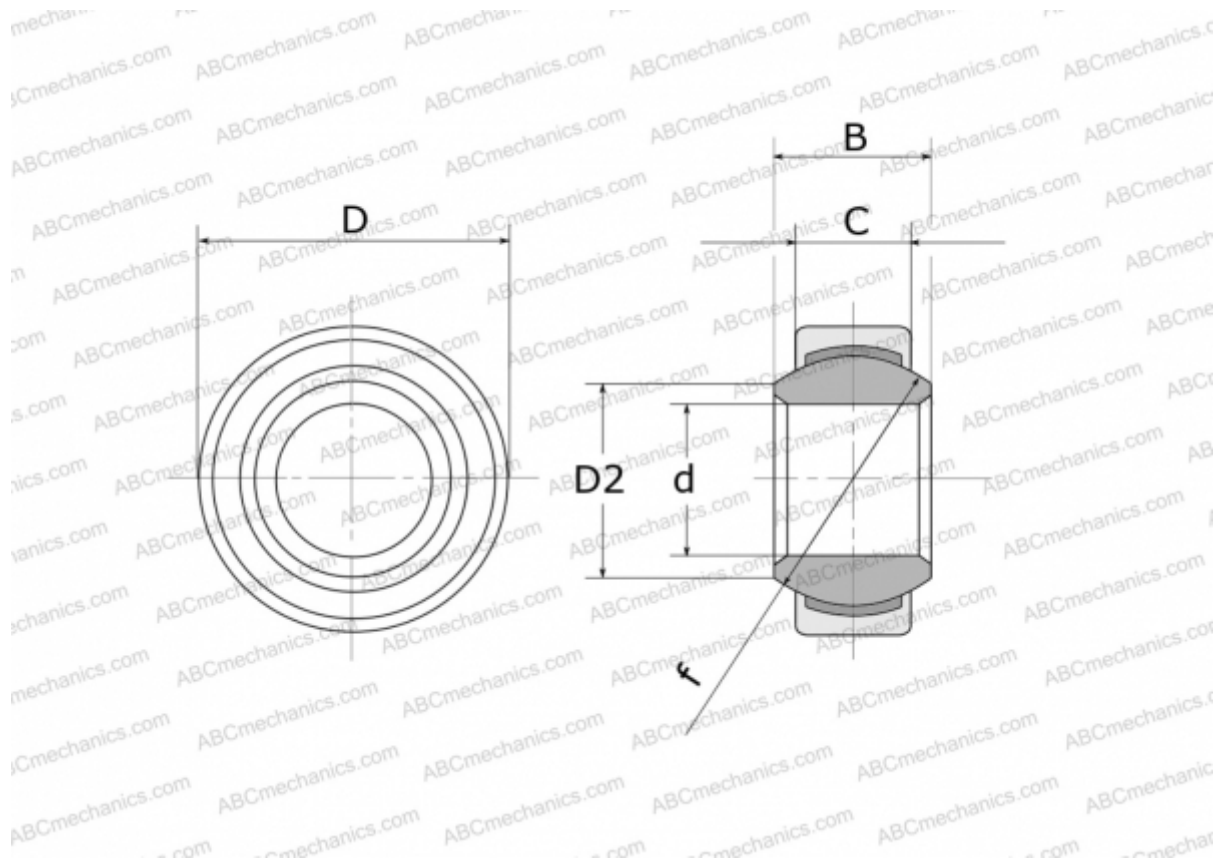

GE 10 EC FLURO

Spherical plain bearings

TYPE: Plain bearings, Spherical plain bearings and rod ends, Radial spherical plain bearings, Maintenance free, Series GE..EC (FLURO)

Technical specification

DIMENSIONS, MM

d	10,000
D	19,000
D2	13,200
B	9,000
f	16,000
C	6,000

WEIGHT, KG 0,011

MANUFACTURER [FLURO](#)