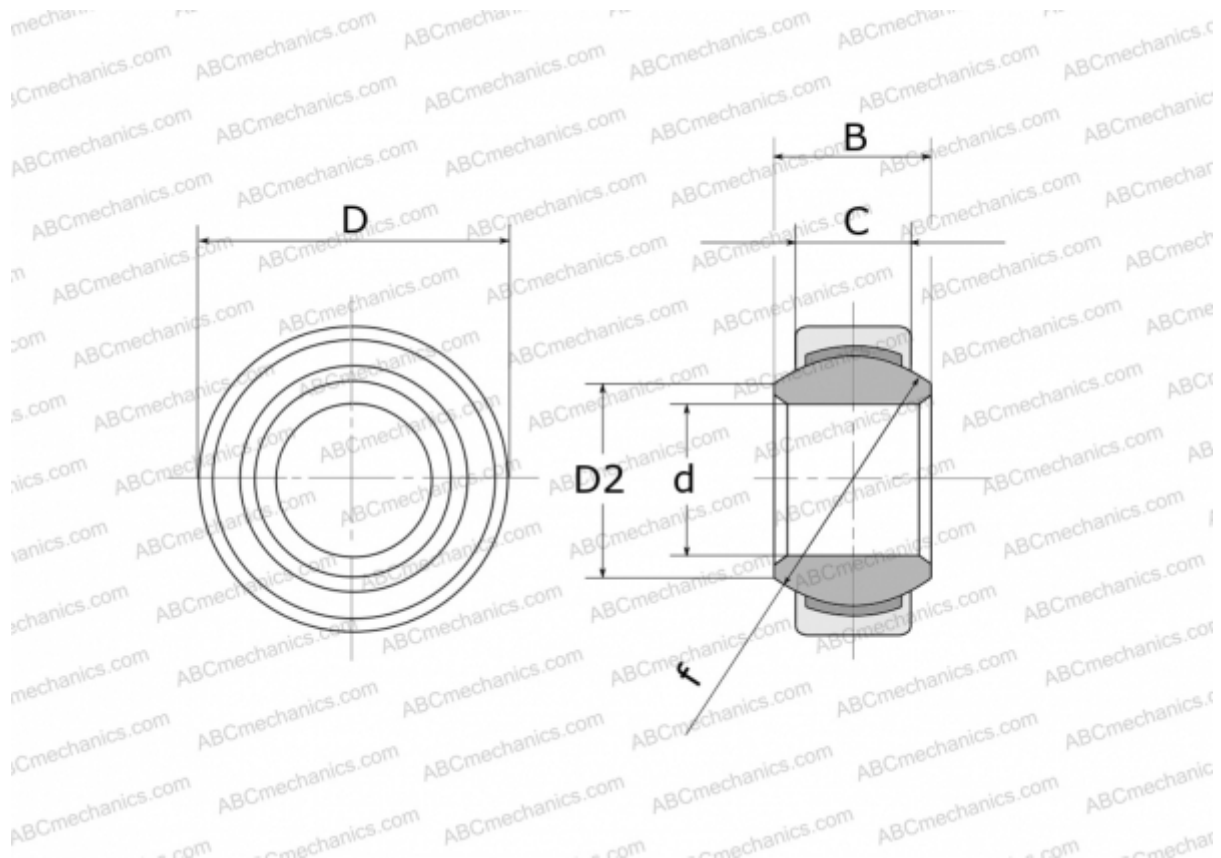

## GE 12 EC FLURO

Spherical plain bearings

TYPE: Plain bearings, Spherical plain bearings and rod ends, Radial spherical plain bearings, Maintenance free, Series GE..EC (FLURO)

### Technical specification

#### DIMENSIONS, MM

d	12,000
D	22,000
D2	14,900
B	10,000
f	18,000
C	7,000

**WEIGHT, KG** 0,017

**MANUFACTURER** [FLURO](#)