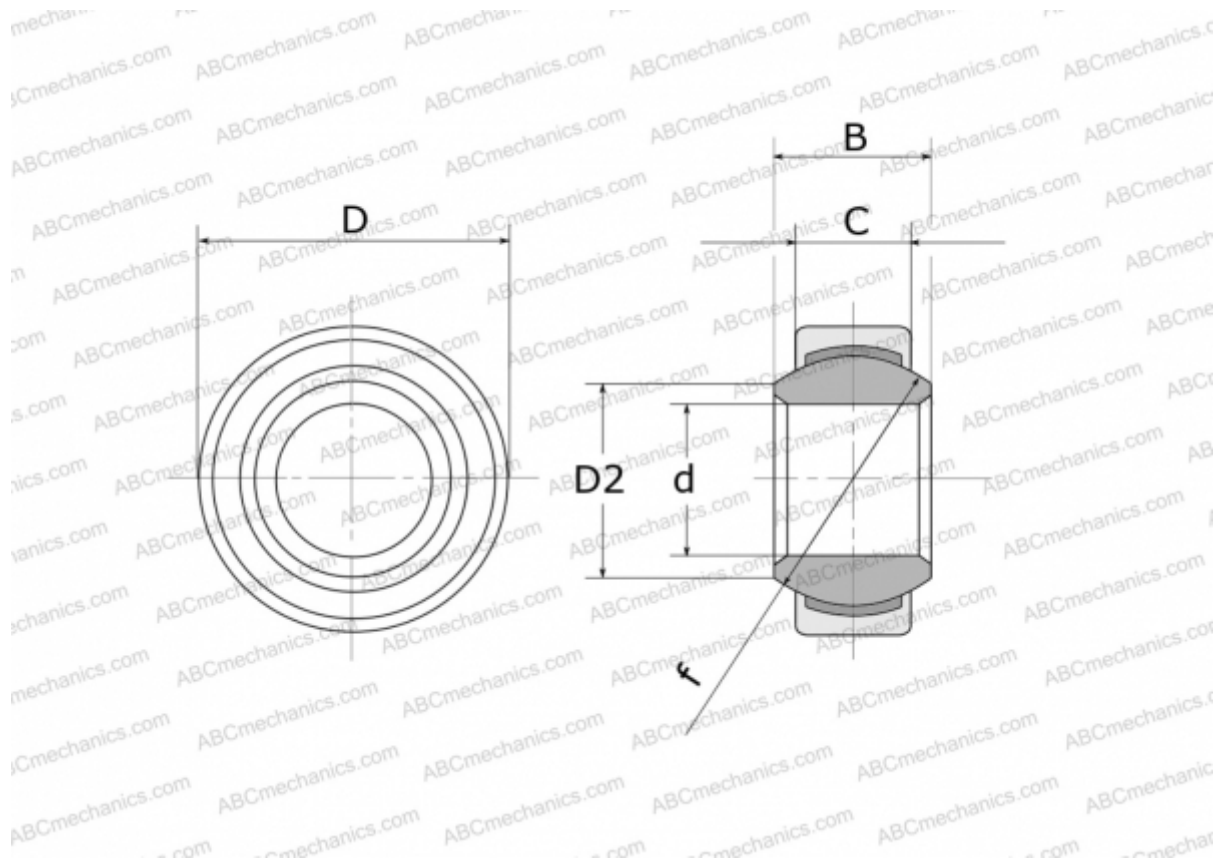

## GE 15 EC FLURO

Spherical plain bearings

TYPE: Plain bearings, Spherical plain bearings and rod ends, Radial spherical plain bearings, Maintenance free, Series GE..EC (FLURO)

### Technical specification

#### DIMENSIONS, MM

d	15,000
D	26,000
D2	18,400
B	12,000
f	22,000
C	9,000

**WEIGHT, KG** 0,026

**MANUFACTURER** [FLURO](#)