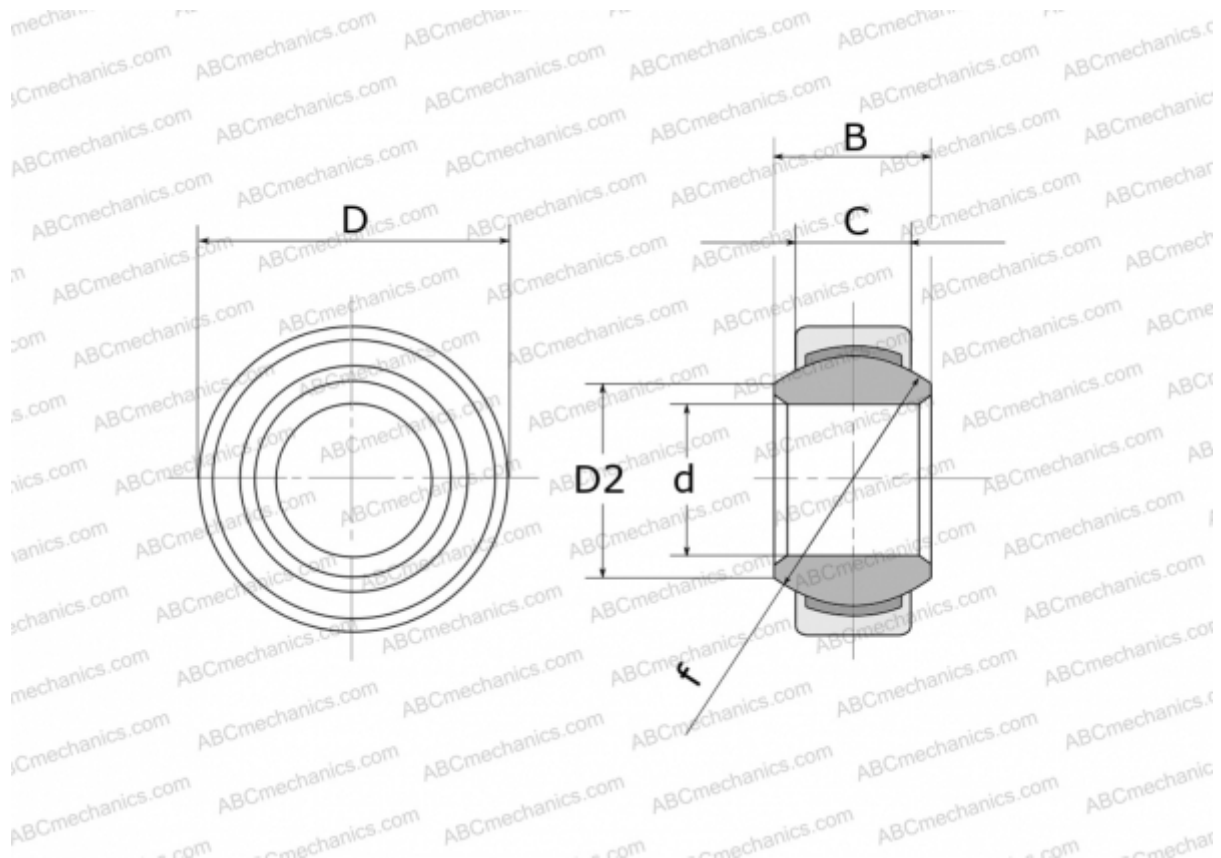

GE 16 EC FLURO

Spherical plain bearings

TYPE: Plain bearings, Spherical plain bearings and rod ends, Radial spherical plain bearings, Maintenance free, Series GE..EC (FLURO)

Technical specification

DIMENSIONS, MM

d	16,000
D	30,000
D2	20,700
B	14,000
f	25,000
C	10,000

WEIGHT, KG 0,040

MANUFACTURER [FLURO](#)