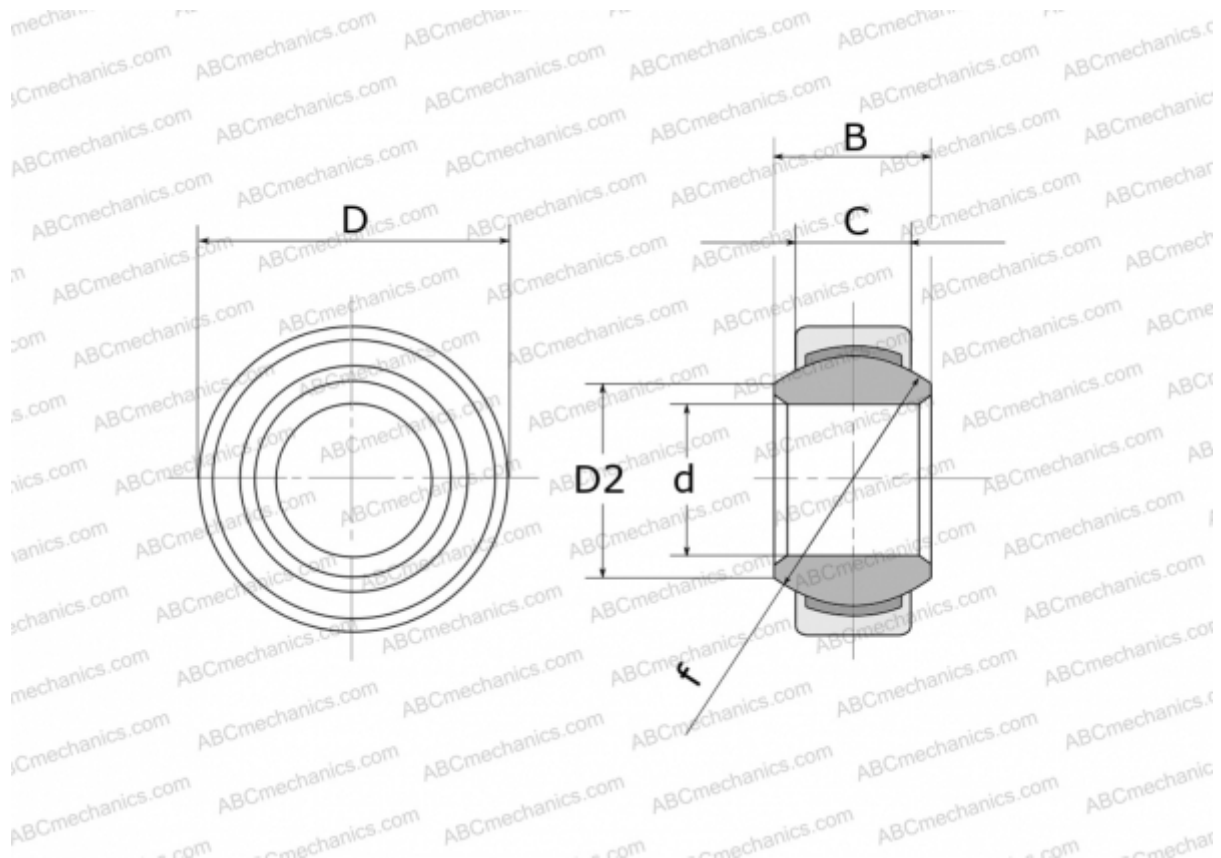

GE 17 EC FLURO

Spherical plain bearings

TYPE: Plain bearings, Spherical plain bearings and rod ends, Radial spherical plain bearings, Maintenance free, Series GE..EC (FLURO)

Technical specification

DIMENSIONS, MM

d	17,000
D	30,000
D2	20,700
B	14,000
f	25,000
C	10,000

WEIGHT, KG 0,040

MANUFACTURER [FLURO](#)