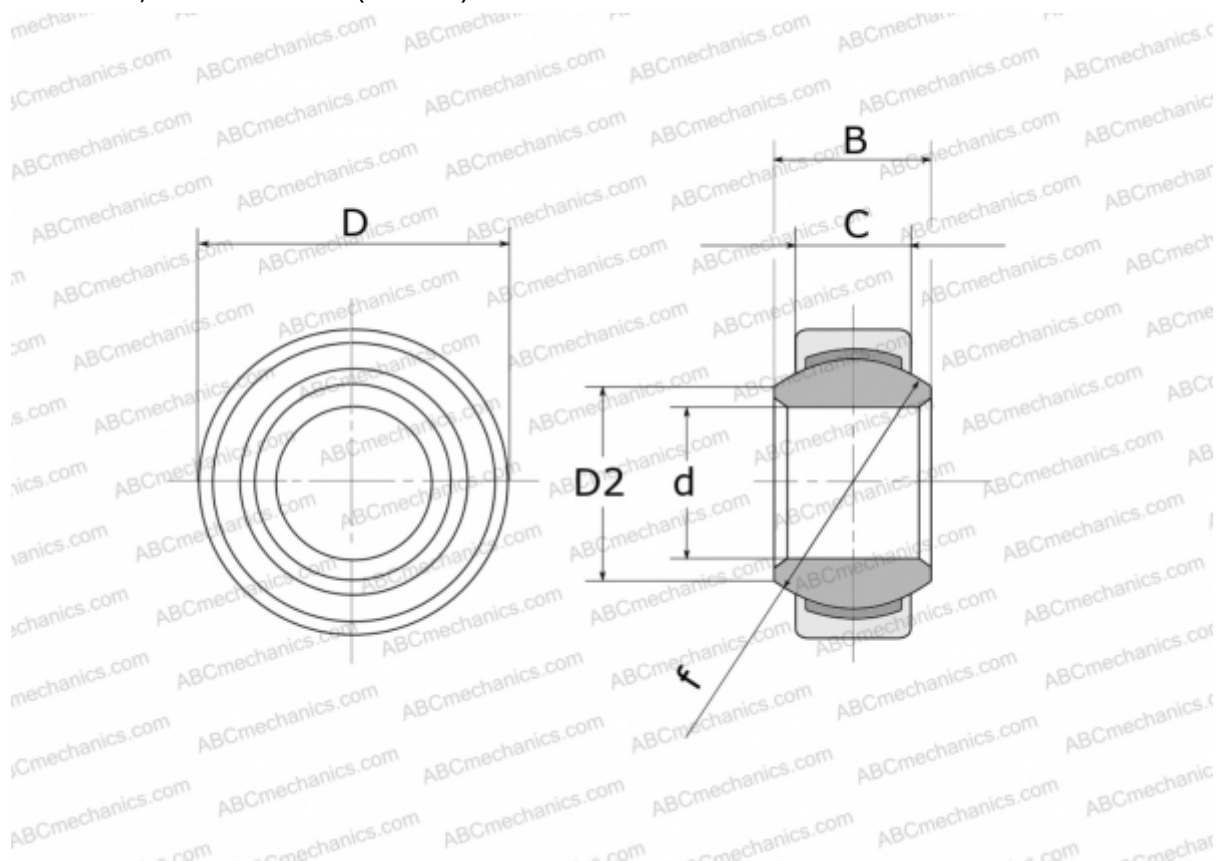

## GE 20 EC FLURO

Spherical plain bearings

TYPE: Plain bearings, Spherical plain bearings and rod ends, Radial spherical plain bearings, Maintenance free, Series GE..EC (FLURO)

### Technical specification

#### DIMENSIONS, MM

d	20,000
D	35,000
D2	24,100
B	16,000
f	29,000
C	12,000

**WEIGHT, KG** 0,064

**MANUFACTURER** [FLURO](#)