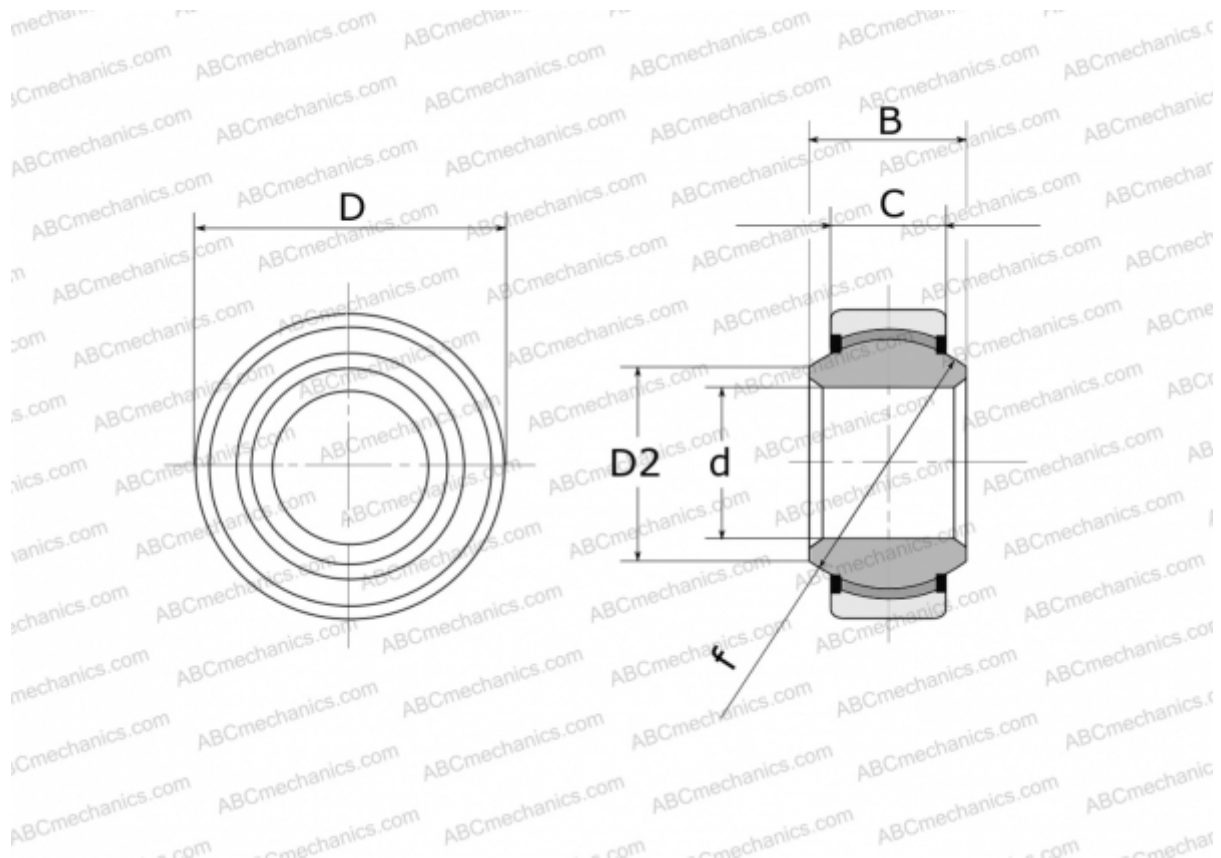

GE 15 EC-2RS FLURO

Spherical plain bearings

TYPE: Plain bearings, Spherical plain bearings and rod ends, Radial spherical plain bearings, Maintenance free, Series GE..EC-2RS (FLURO), contact seals on both side

Technical specification

DIMENSIONS, MM

d	15,000
D	26,000
D2	18,400
B	12,000
f	22,000
C	9,000

WEIGHT, KG 0,026

MANUFACTURER [FLURO](#)