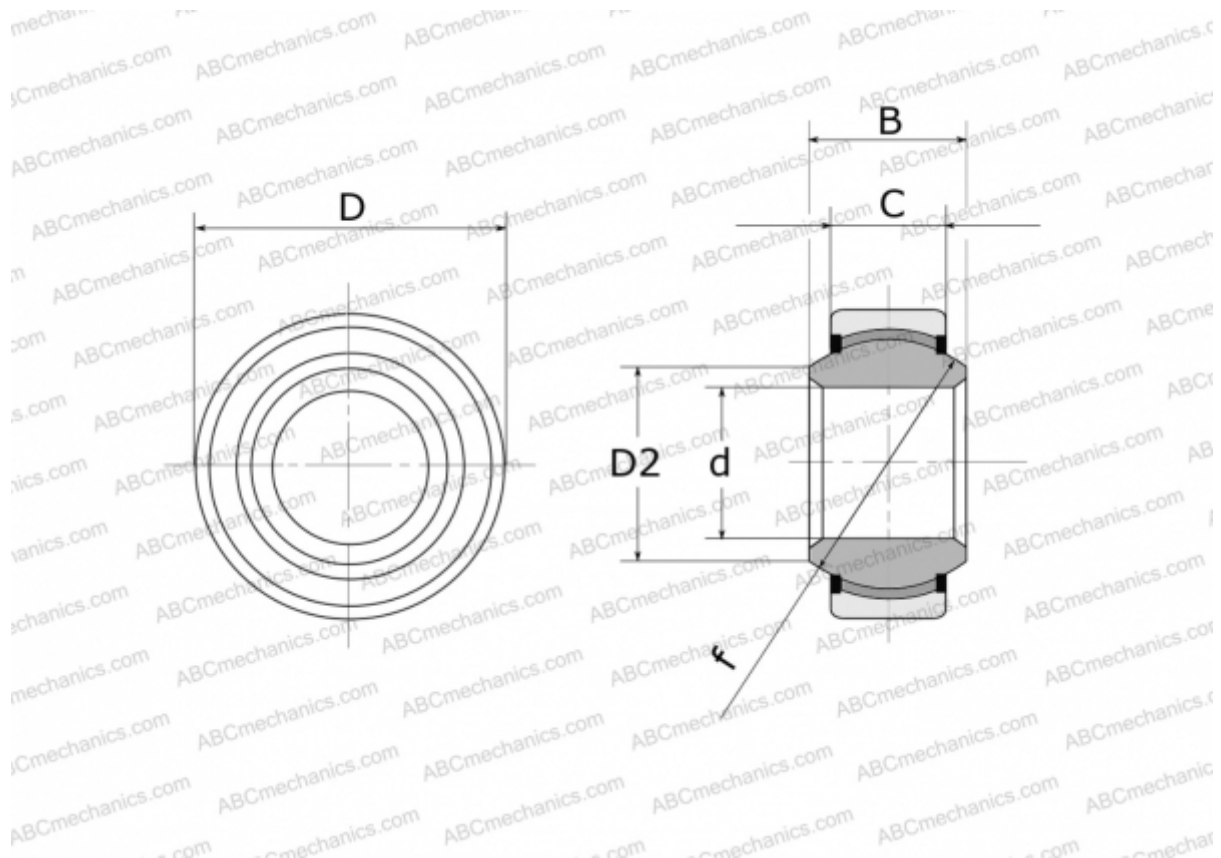

GE 16 EC-2RS FLURO

Spherical plain bearings

TYPE: Plain bearings, Spherical plain bearings and rod ends, Radial spherical plain bearings, Maintenance free, Series GE..EC-2RS (FLURO), contact seals on both side

Technical specification

DIMENSIONS, MM

d	16,000
D	30,000
D2	20,700
B	14,000
f	25,000
C	10,000

WEIGHT, KG 0,040

MANUFACTURER [FLURO](#)