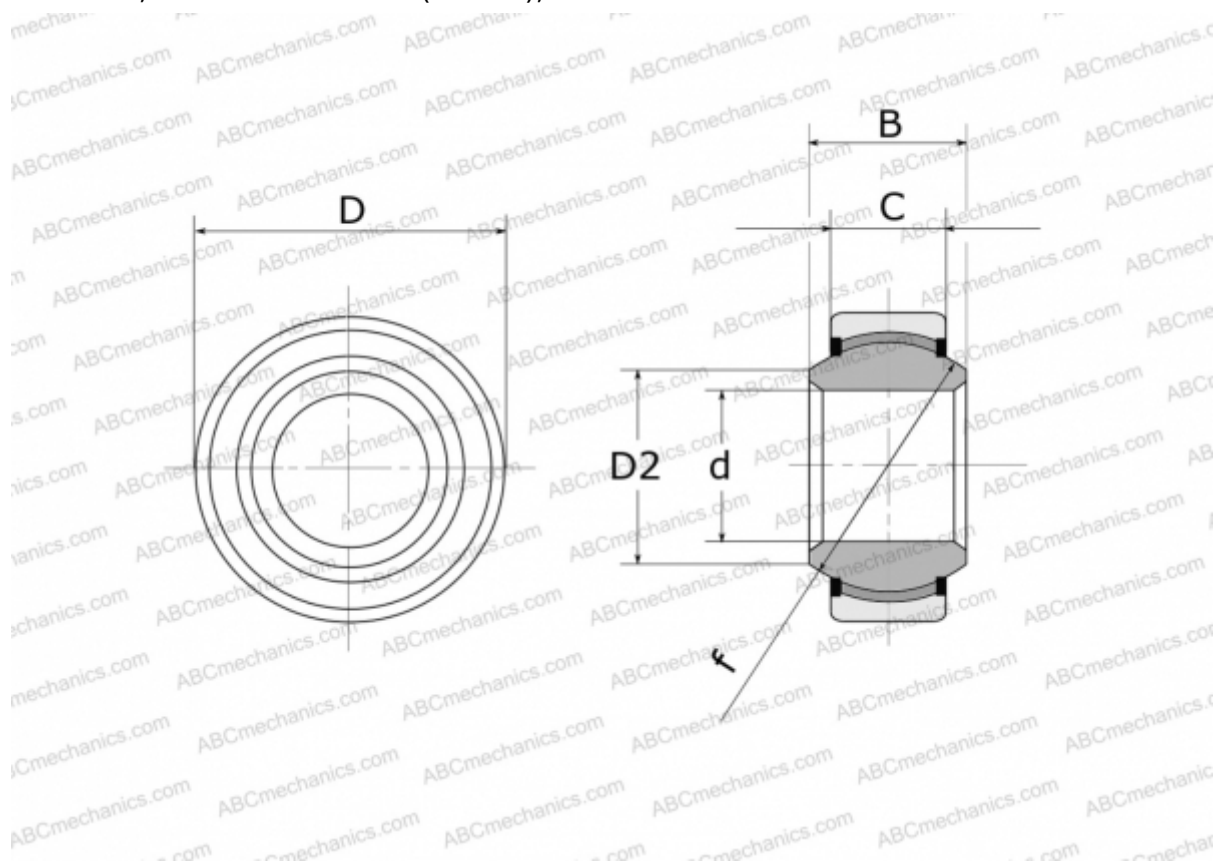

GE 17 EC-2RS FLURO

Spherical plain bearings

TYPE: Plain bearings, Spherical plain bearings and rod ends, Radial spherical plain bearings, Maintenance free, Series GE..EC-2RS (FLURO), contact seals on both side

Technical specification

DIMENSIONS, MM

d	17,000
D	30,000
D2	20,700
B	14,000
f	25,000
C	10,000

WEIGHT, KG 0,040

MANUFACTURER [FLURO](#)