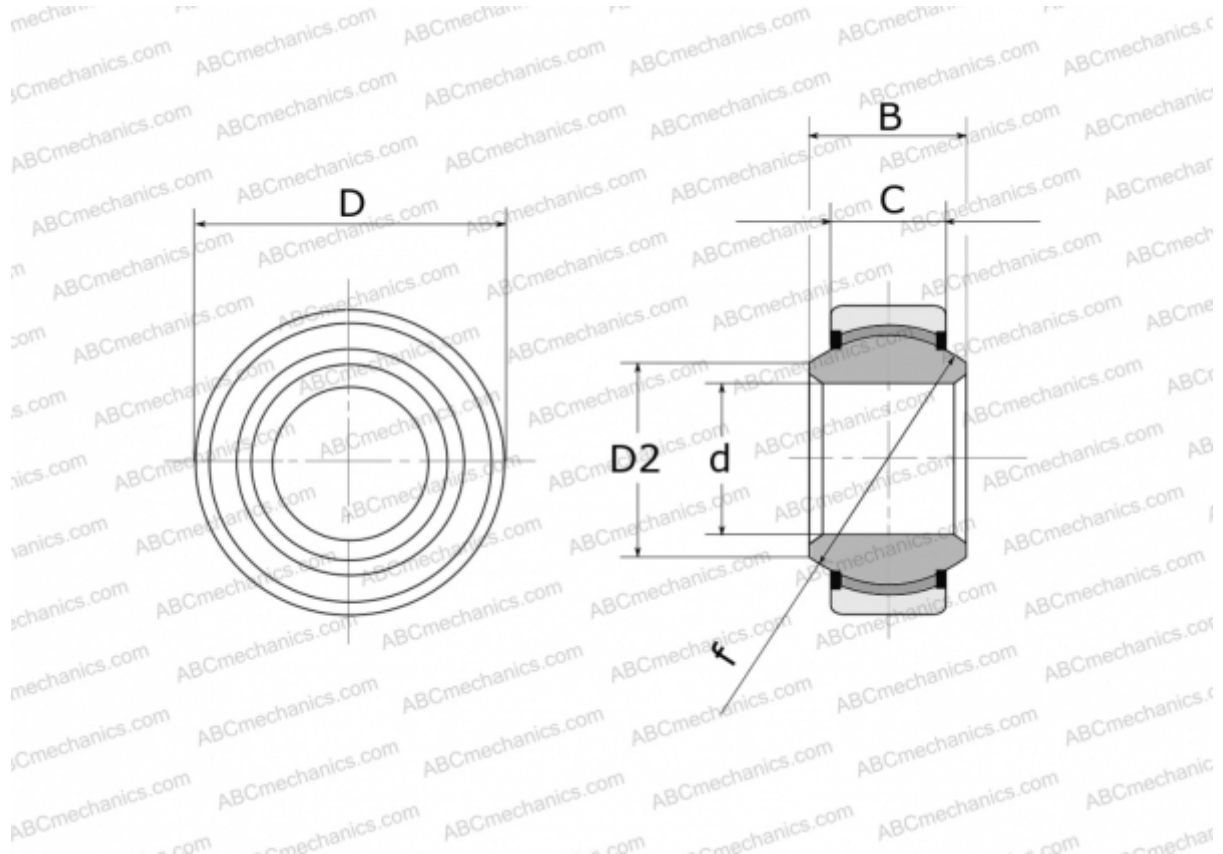

GE 20 EC-2RS FLURO

Spherical plain bearings

TYPE: Plain bearings, Spherical plain bearings and rod ends, Radial spherical plain bearings, Maintenance free, Series GE..EC-2RS (FLURO), contact seals on both side

Technical specification

DIMENSIONS, MM

d	20,000
D	35,000
D2	24,100
B	16,000
f	29,000
C	12,000

MANUFACTURER [FLURO](#)