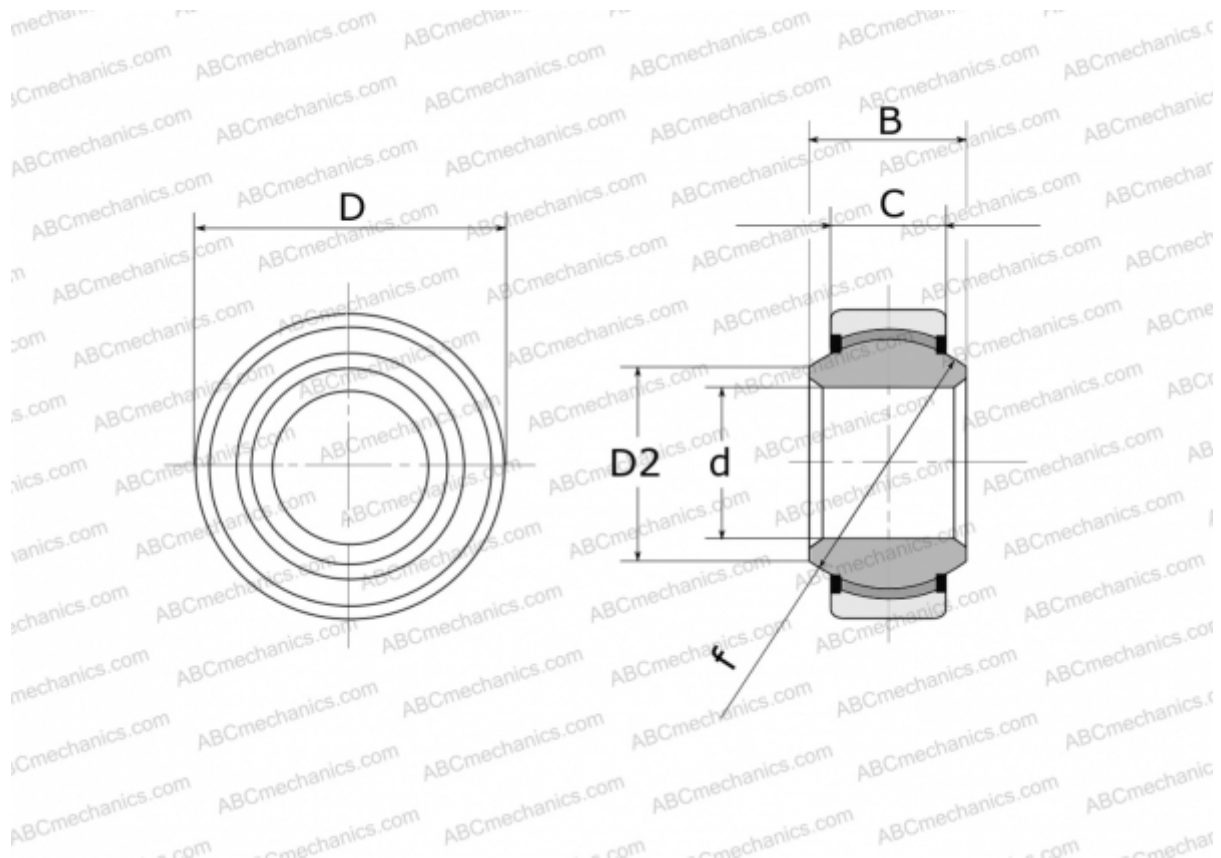

GE 25 EC-2RS FLURO

Spherical plain bearings

TYPE: Plain bearings, Spherical plain bearings and rod ends, Radial spherical plain bearings, Maintenance free, Series GE..EC-2RS (FLURO), contact seals on both side

Technical specification

DIMENSIONS, MM

| | |
|----|--------|
| d | 25,000 |
| D | 42,000 |
| D2 | 29,300 |
| B | 20,000 |
| f | 35,500 |
| C | 16,000 |

WEIGHT, KG 0,115

MANUFACTURER [FLURO](#)