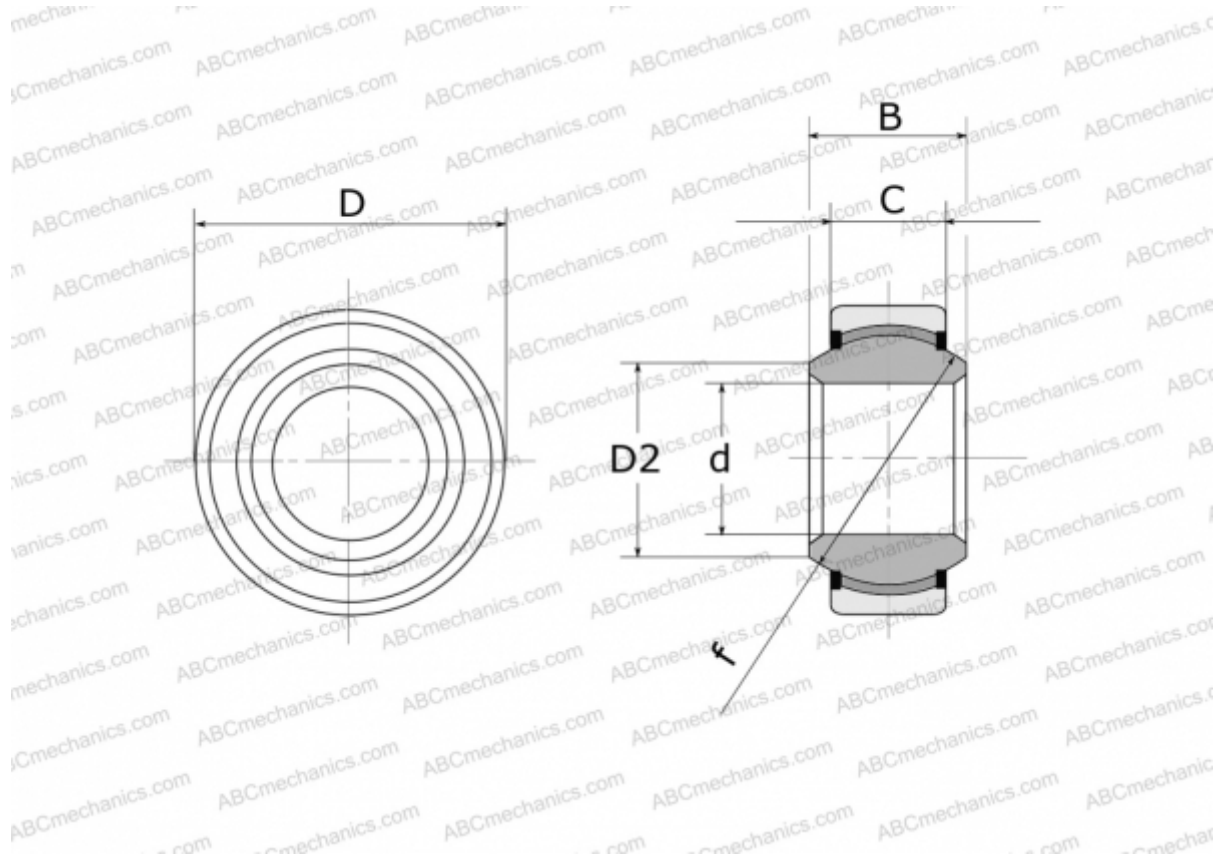

## GE 30 EC-2RS FLURO

Spherical plain bearings

TYPE: Plain bearings, Spherical plain bearings and rod ends, Radial spherical plain bearings, Maintenance free, Series GE..EC-2RS (FLURO), contact seals on both side

### Technical specification

#### DIMENSIONS, MM

d	30,000
D	47,000
D2	34,200
B	22,000
f	40,700
C	18,000

**WEIGHT, KG** 0,149

**MANUFACTURER** [FLURO](#)