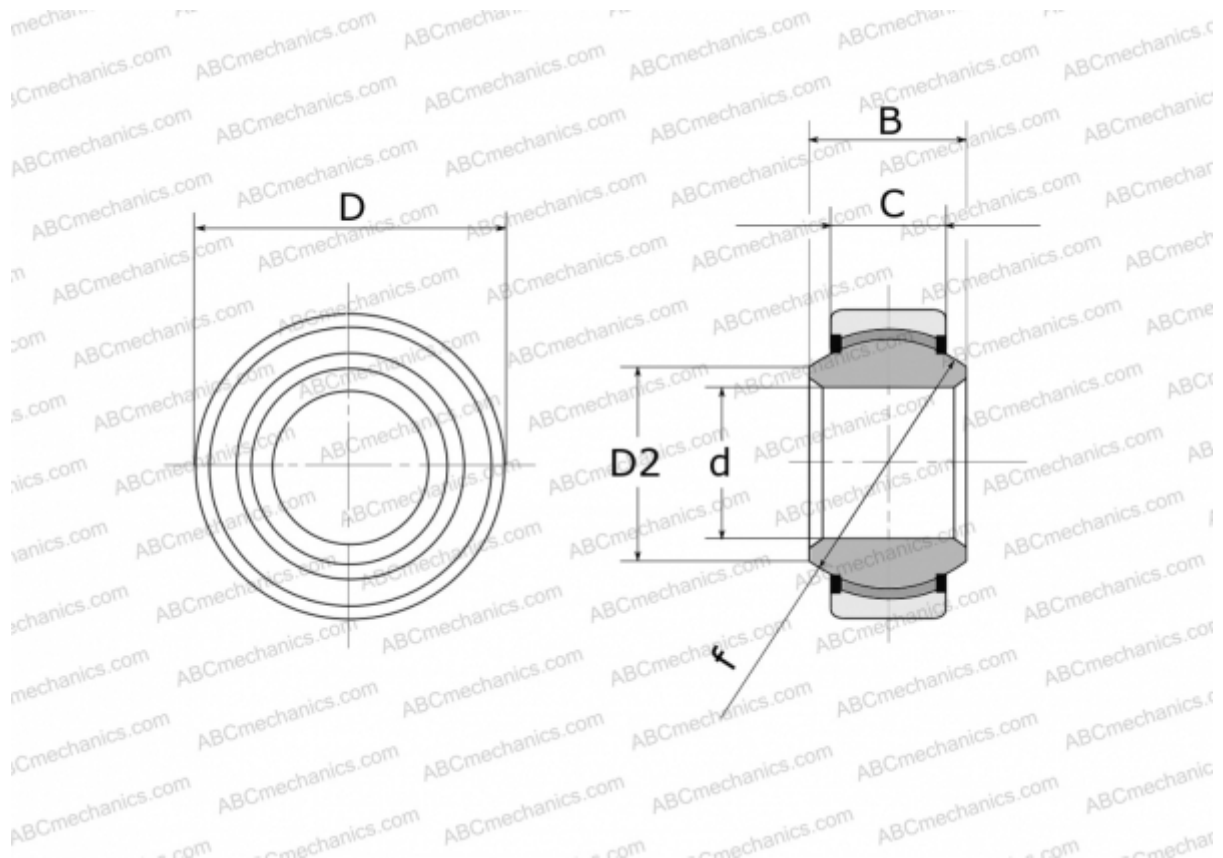

GE 35 EC-2RS FLURO

Spherical plain bearings

TYPE: Plain bearings, Spherical plain bearings and rod ends, Radial spherical plain bearings, Maintenance free, Series GE..EC-2RS (FLURO), contact seals on both side

Technical specification

DIMENSIONS, MM

d	35,000
D	55,000
D2	39,700
B	25,000
f	47,000
C	20,000

WEIGHT, KG 0,228

MANUFACTURER [FLURO](#)