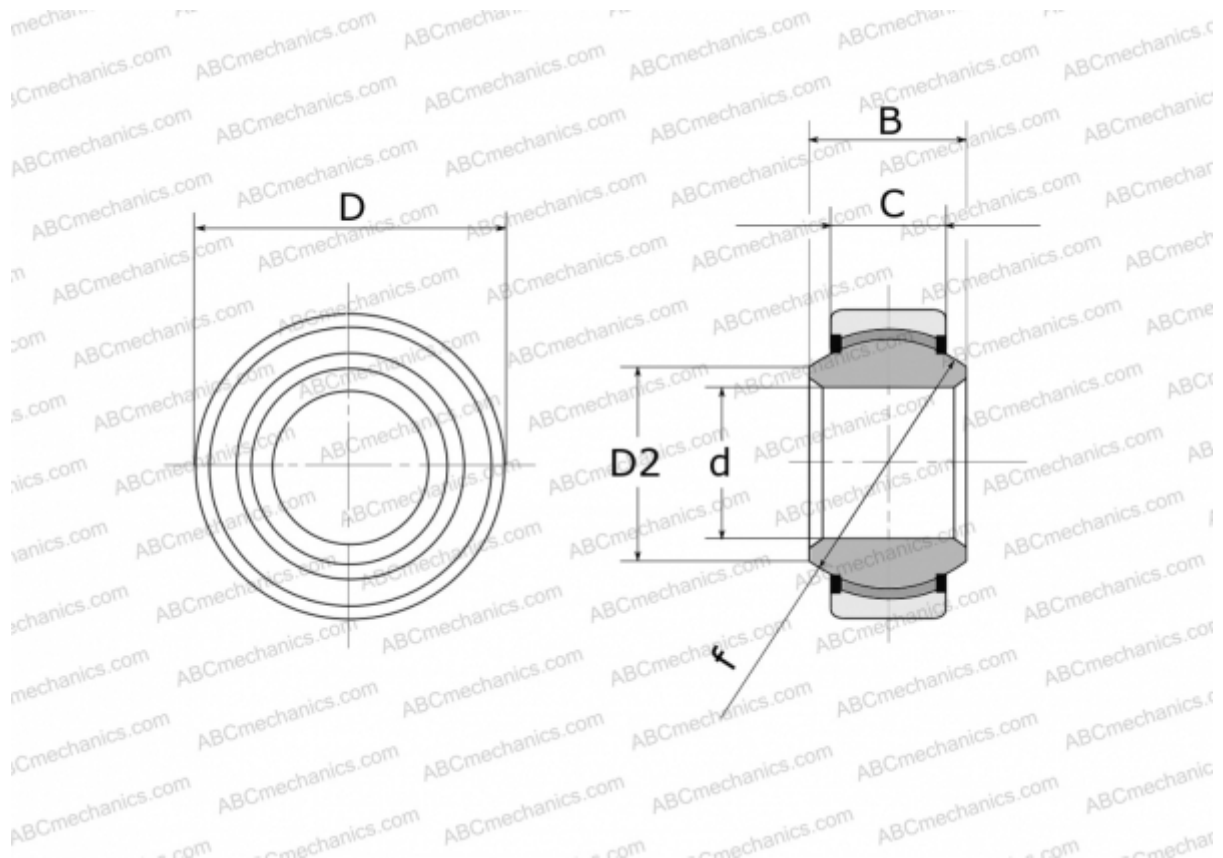

GE 45 EC-2RS FLURO

Spherical plain bearings

TYPE: Plain bearings, Spherical plain bearings and rod ends, Radial spherical plain bearings, Maintenance free, Series GE..EC-2RS (FLURO), contact seals on both side

Technical specification

DIMENSIONS, MM

d	45,000
D	68,000
D2	50,700
B	32,000
f	60,000
C	25,000

WEIGHT, KG 0,421

MANUFACTURER [FLURO](#)